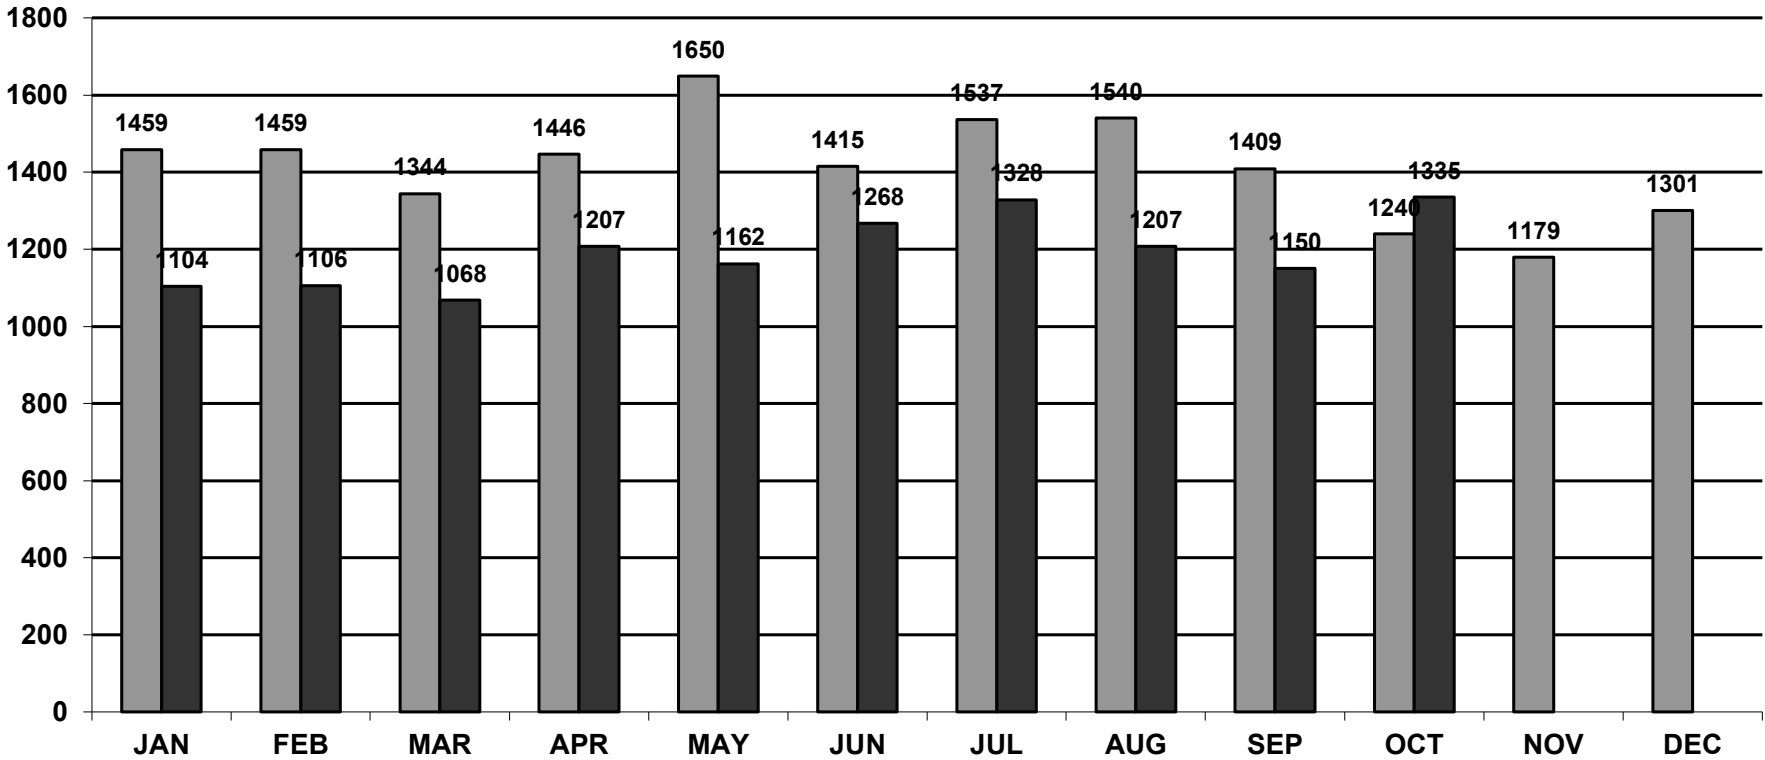

CALLS 2023 - 2024

ORI: PA0101200
Population: 33,087

Cranberry Township Police Department

Cranberry Township, PA 16066
724-776-5180

Calls by Time of Day and Day of Week From: 10/1/2024 To: 10/31/2024

Time of Day	Monday	Tuesday	Wednesday	Thursday	Friday	Saturday	Sunday	Total per Hour
00:00 - 00:59	6	7	4	6	5	5	4	37
01:00 - 01:59	7	1	2	2	5	1	5	23
02:00 - 02:59	1	1	4	4	1	1	2	14
03:00 - 03:59	2	1	2	2	3	2	3	15
04:00 - 04:59	4	2	0	2	0	1	2	11
05:00 - 05:59	6	2	5	7	4	3	1	28
06:00 - 06:59	4	4	3	5	4	2	1	23
07:00 - 07:59	10	8	9	11	6	3	4	51
08:00 - 08:59	21	10	15	11	15	5	3	80
09:00 - 09:59	14	12	18	19	13	8	6	90
10:00 - 10:59	15	15	10	18	15	3	6	82
11:00 - 11:59	10	9	7	17	14	11	5	73
12:00 - 12:59	10	16	13	19	11	13	11	93
13:00 - 13:59	16	16	20	11	16	7	4	90
14:00 - 14:59	6	20	14	10	12	7	7	76
15:00 - 15:59	12	23	23	22	12	11	11	114
16:00 - 16:59	13	10	17	19	16	5	4	84
17:00 - 17:59	14	12	29	12	5	14	8	94
18:00 - 18:59	7	8	14	6	7	8	10	60
19:00 - 19:59	10	13	11	14	6	5	6	65
20:00 - 20:59	9	13	17	8	10	4	12	73
21:00 - 21:59	8	9	9	13	6	6	7	58
22:00 - 22:59	3	6	6	13	6	11	5	50
23:00 - 23:59	1	8	4	3	6	4	6	32
Total per Day	209	226	256	254	198	140	133	1,416