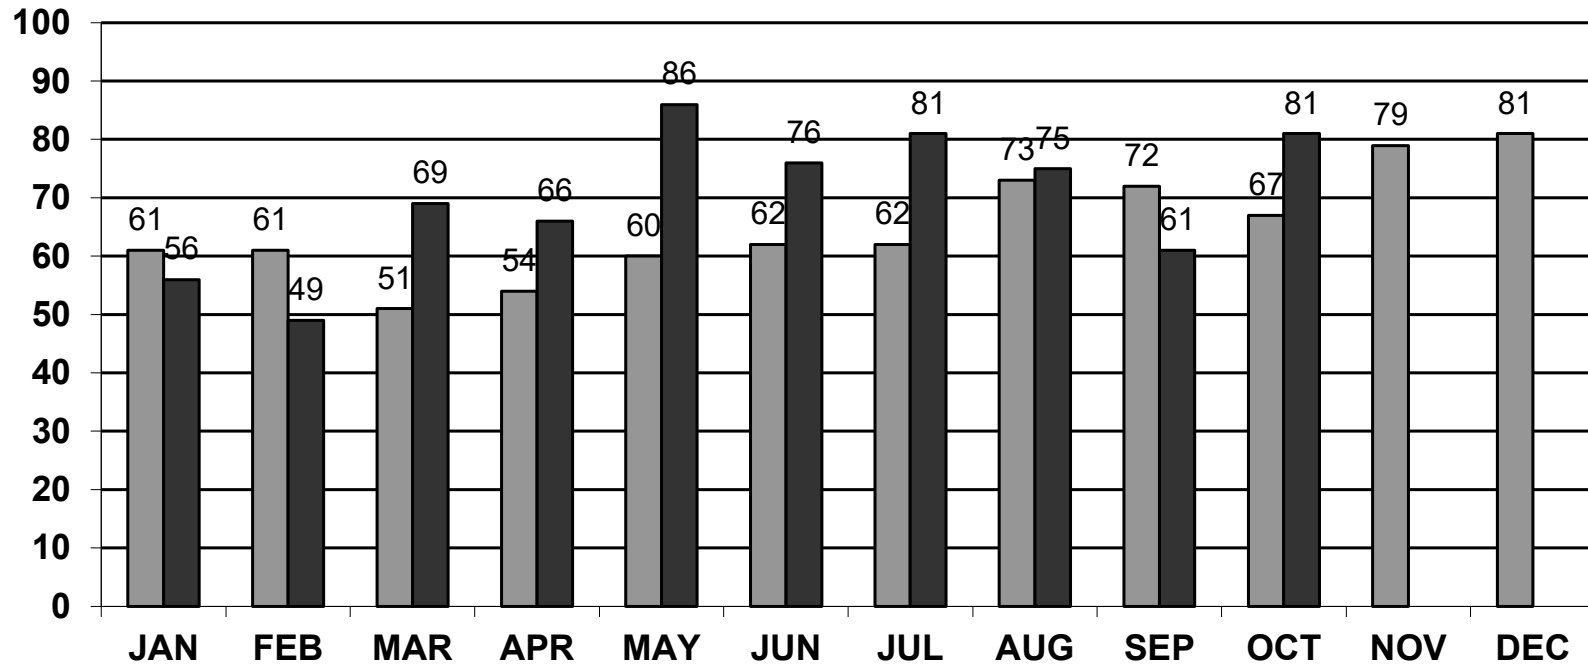

TRAFFIC ARRESTS 2023 - 2024

Traffic Citations by Time of Day and Day of Week From: 10/1/2024 To: 10/31/2024

Time of Day	Monday	Tuesday	Wednesday	Thursday	Friday	Saturday	Sunday	Total per Hour
00:00 - 00:59	1	0	2	0	0	0	0	3
01:00 - 01:59	0	0	0	0	0	0	0	0
02:00 - 02:59	0	0	0	0	0	0	0	0
03:00 - 03:59	0	0	0	0	0	0	0	0
04:00 - 04:59	0	0	0	0	0	0	0	0
05:00 - 05:59	0	0	0	0	0	0	1	1
06:00 - 06:59	0	0	0	0	0	0	0	0
07:00 - 07:59	1	0	0	1	1	0	0	3
08:00 - 08:59	1	0	0	1	0	1	0	3
09:00 - 09:59	4	0	1	0	0	1	0	6
10:00 - 10:59	0	0	2	1	0	0	0	3
11:00 - 11:59	1	0	0	0	0	0	0	1
12:00 - 12:59	0	2	0	0	0	1	0	3
13:00 - 13:59	0	0	0	0	0	0	0	0
14:00 - 14:59	1	0	0	0	0	0	0	1
15:00 - 15:59	0	0	0	0	0	0	0	0
16:00 - 16:59	0	0	0	0	0	0	0	0
17:00 - 17:59	0	0	0	0	0	0	0	0
18:00 - 18:59	0	0	0	0	0	0	0	0
19:00 - 19:59	0	0	0	0	0	0	1	1
20:00 - 20:59	0	0	1	1	1	0	3	6
21:00 - 21:59	0	0	1	1	0	1	0	3
22:00 - 22:59	0	0	1	1	0	0	0	2
23:00 - 23:59	1	0	0	0	0	0	0	1
Total per Day	10	2	8	6	2	4	5	37

WARNINGS 2023 - 2024

2023 2024

TRAFFIC CRASHES 2023 2024

Accidents by Time of Day and Day of Week From: 10/1/2024 To: 10/31/2024

Time of Day	Monday	Tuesday	Wednesday	Thursday	Friday	Saturday	Sunday	Total per Hour
00:00 - 00:59	1	0	0	0	0	0	0	1
01:00 - 01:59	0	0	0	0	0	0	0	0
02:00 - 02:59	0	0	0	0	0	0	0	0
03:00 - 03:59	0	0	0	0	0	0	0	0
04:00 - 04:59	0	0	0	0	0	0	0	0
05:00 - 05:59	1	0	1	1	0	0	0	3
06:00 - 06:59	0	0	0	0	0	0	0	0
07:00 - 07:59	1	1	2	1	0	0	0	5
08:00 - 08:59	1	1	0	0	0	0	0	2
09:00 - 09:59	1	0	1	0	0	0	0	2
10:00 - 10:59	1	0	1	0	0	0	0	2
11:00 - 11:59	1	1	0	0	1	1	1	5
12:00 - 12:59	0	1	0	1	0	0	0	2
13:00 - 13:59	4	2	1	0	1	1	0	9
14:00 - 14:59	1	3	1	1	1	0	1	8
15:00 - 15:59	1	2	0	2	2	3	0	10
16:00 - 16:59	2	1	2	3	3	0	0	11
17:00 - 17:59	0	0	2	3	2	0	0	7
18:00 - 18:59	0	1	1	0	0	0	1	3
19:00 - 19:59	0	0	0	3	1	0	1	5
20:00 - 20:59	2	0	0	0	0	0	0	2
21:00 - 21:59	0	0	0	0	0	0	0	0
22:00 - 22:59	0	0	0	1	0	1	0	2
23:00 - 23:59	0	0	0	0	1	0	1	2
Total per Day	17	13	12	16	12	6	5	81