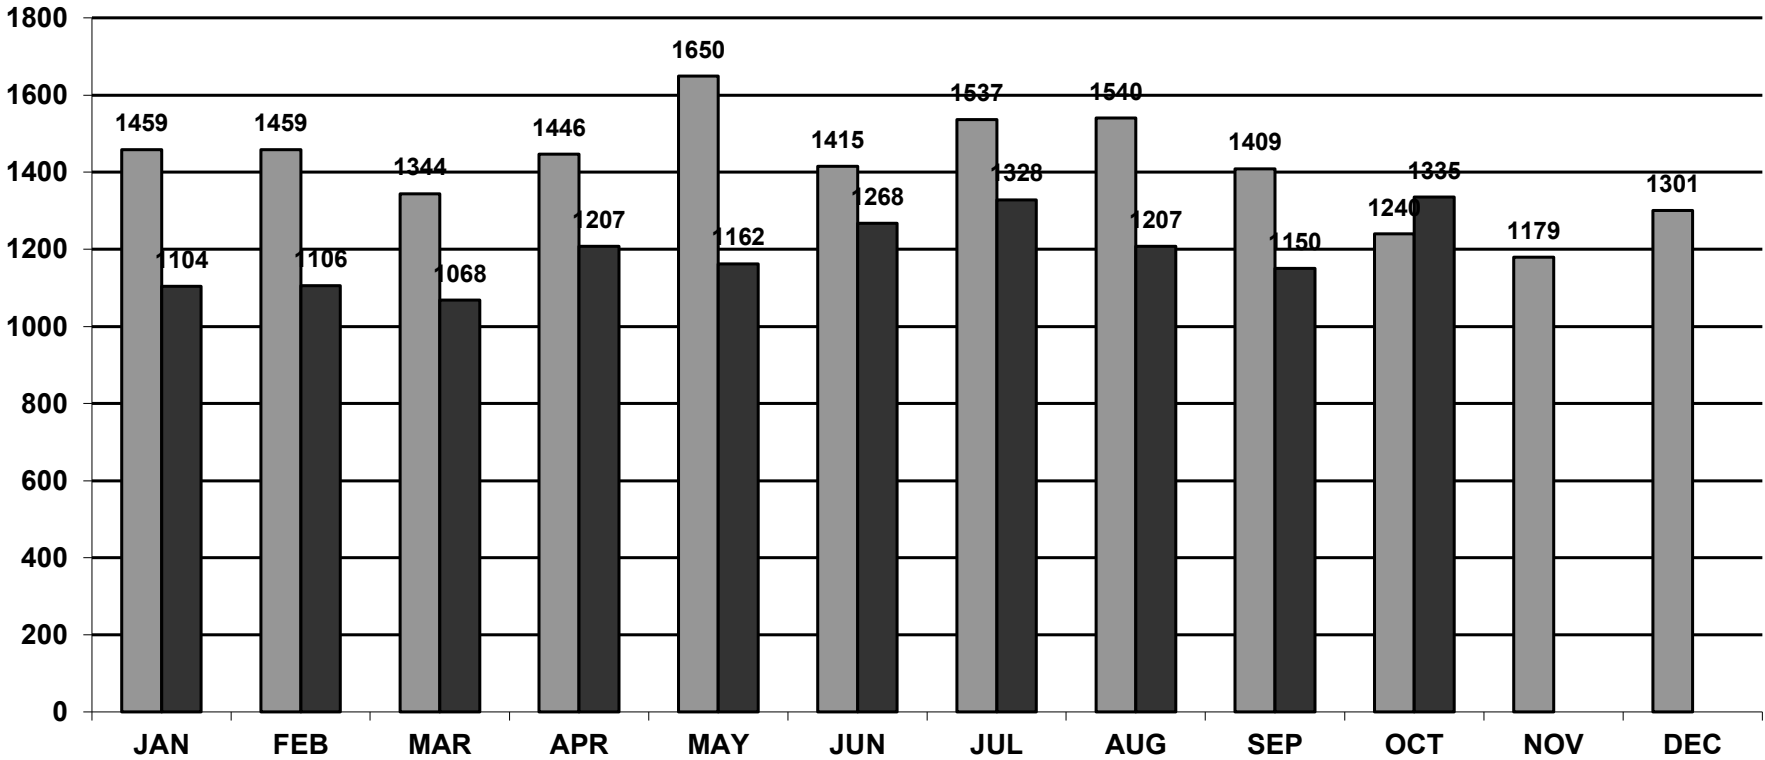

CALLS 2023 - 2024

ORI: PA0101200
Population: 33,087

Cranberry Township Police Department

Cranberry Township, PA 16066
724-776-5180

Statistics From: 10/1/2024 To: 10/31/2024

<u>Group A Offenses:</u>	30
Arson:	0
Assault:	1
Bribery:	0
Burglary:	2
Forgery:	0
Vandalism:	3
Drug:	0
Embezzlement:	0
Extortion:	0
Fraud:	7
Gambling:	0
Murder:	0
Kidnapping:	0
Larceny:	9
Motor Vehicle Theft:	0
Pornography:	0
Prostitution:	2
Robbery:	1
Forcible Sex Offense:	0
Non-Forcible Sex Offense:	0
Stolen Property:	3
Weapon:	0

<u>Group B Offenses:</u>	12
Bad Check:	2
Vagrancy:	0
Disorderly:	0
DUI:	4
Drunkenness:	1
Family Offense:	0
Liquor:	1
Peeping Tom:	0
Tresspass:	0
Runaway:	0
All Other:	4

Total Calls for Service: 1416

Total Cases: 47

Total Arrestees: 26

Total Suspects: 6

Total Victims: 37

DUI Arrests: 2

Traffic Citations: 37

Criminal Citations: 10

Total Warnings: 79

This report summarizes all crime in the period selected and should not be mistaken for a NIBRS submission