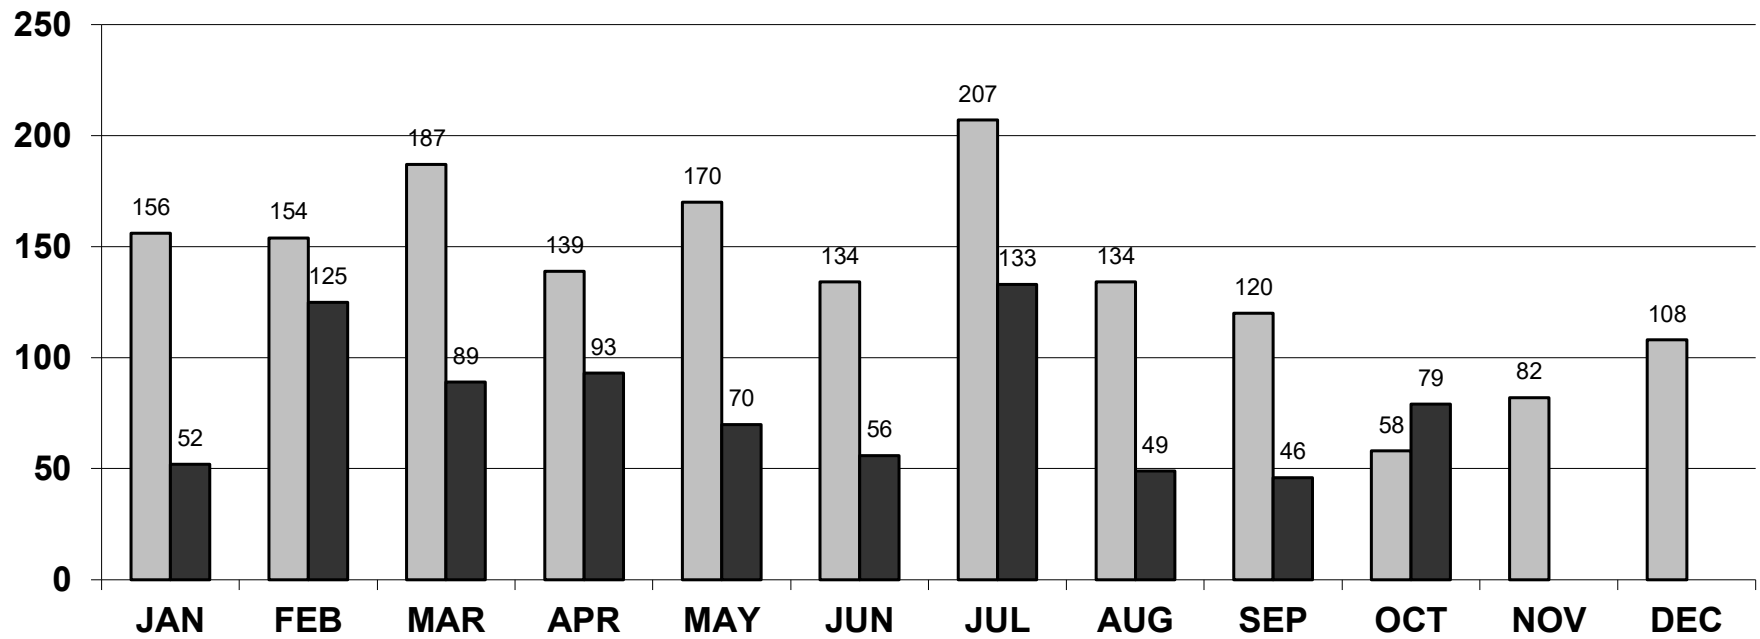

TRAFFIC ARRESTS 2023 - 2024

Traffic Citations by Time of Day and Day of Week From: 10/1/2024 To: 10/31/2024

Time of Day	Monday	Tuesday	Wednesday	Thursday	Friday	Saturday	Sunday	Total per Hour
00:00 - 00:59	1	0	2	0	0	0	0	3
01:00 - 01:59	0	0	0	0	0	0	0	0
02:00 - 02:59	0	0	0	0	0	0	0	0
03:00 - 03:59	0	0	0	0	0	0	0	0
04:00 - 04:59	0	0	0	0	0	0	0	0
05:00 - 05:59	0	0	0	0	0	0	1	1
06:00 - 06:59	0	0	0	0	0	0	0	0
07:00 - 07:59	1	0	0	1	1	0	0	3
08:00 - 08:59	1	0	0	1	0	1	0	3
09:00 - 09:59	4	0	1	0	0	1	0	6
10:00 - 10:59	0	0	2	1	0	0	0	3
11:00 - 11:59	1	0	0	0	0	0	0	1
12:00 - 12:59	0	2	0	0	0	1	0	3
13:00 - 13:59	0	0	0	0	0	0	0	0
14:00 - 14:59	1	0	0	0	0	0	0	1
15:00 - 15:59	0	0	0	0	0	0	0	0
16:00 - 16:59	0	0	0	0	0	0	0	0
17:00 - 17:59	0	0	0	0	0	0	0	0
18:00 - 18:59	0	0	0	0	0	0	0	0
19:00 - 19:59	0	0	0	0	0	0	1	1
20:00 - 20:59	0	0	1	1	1	0	3	6
21:00 - 21:59	0	0	1	1	0	1	0	3
22:00 - 22:59	0	0	1	1	0	0	0	2
23:00 - 23:59	1	0	0	0	0	0	0	1
Total per Day	10	2	8	6	2	4	5	37

WARNINGS 2023 - 2024

2023 2024

TRAFFIC CRASHES 2023 2024

Accidents by Time of Day and Day of Week From: 10/1/2024 To: 10/31/2024

Time of Day	Monday	Tuesday	Wednesday	Thursday	Friday	Saturday	Sunday	Total per Hour
00:00 - 00:59	1	0	0	0	0	0	0	1
01:00 - 01:59	0	0	0	0	0	0	0	0
02:00 - 02:59	0	0	0	0	0	0	0	0
03:00 - 03:59	0	0	0	0	0	0	0	0
04:00 - 04:59	0	0	0	0	0	0	0	0
05:00 - 05:59	1	0	1	1	0	0	0	3
06:00 - 06:59	0	0	0	0	0	0	0	0
07:00 - 07:59	1	1	2	1	0	0	0	5
08:00 - 08:59	1	1	0	0	0	0	0	2
09:00 - 09:59	1	0	1	0	0	0	0	2
10:00 - 10:59	1	0	1	0	0	0	0	2
11:00 - 11:59	1	1	0	0	1	1	1	5
12:00 - 12:59	0	1	0	1	0	0	0	2
13:00 - 13:59	4	2	1	0	1	1	0	9
14:00 - 14:59	1	3	1	1	1	0	1	8
15:00 - 15:59	1	2	0	2	2	3	0	10
16:00 - 16:59	2	1	2	3	3	0	0	11
17:00 - 17:59	0	0	2	3	2	0	0	7
18:00 - 18:59	0	1	1	0	0	0	1	3
19:00 - 19:59	0	0	0	3	1	0	1	5
20:00 - 20:59	2	0	0	0	0	0	0	2
21:00 - 21:59	0	0	0	0	0	0	0	0
22:00 - 22:59	0	0	0	1	0	1	0	2
23:00 - 23:59	0	0	0	0	1	0	1	2
Total per Day	17	13	12	16	12	6	5	81