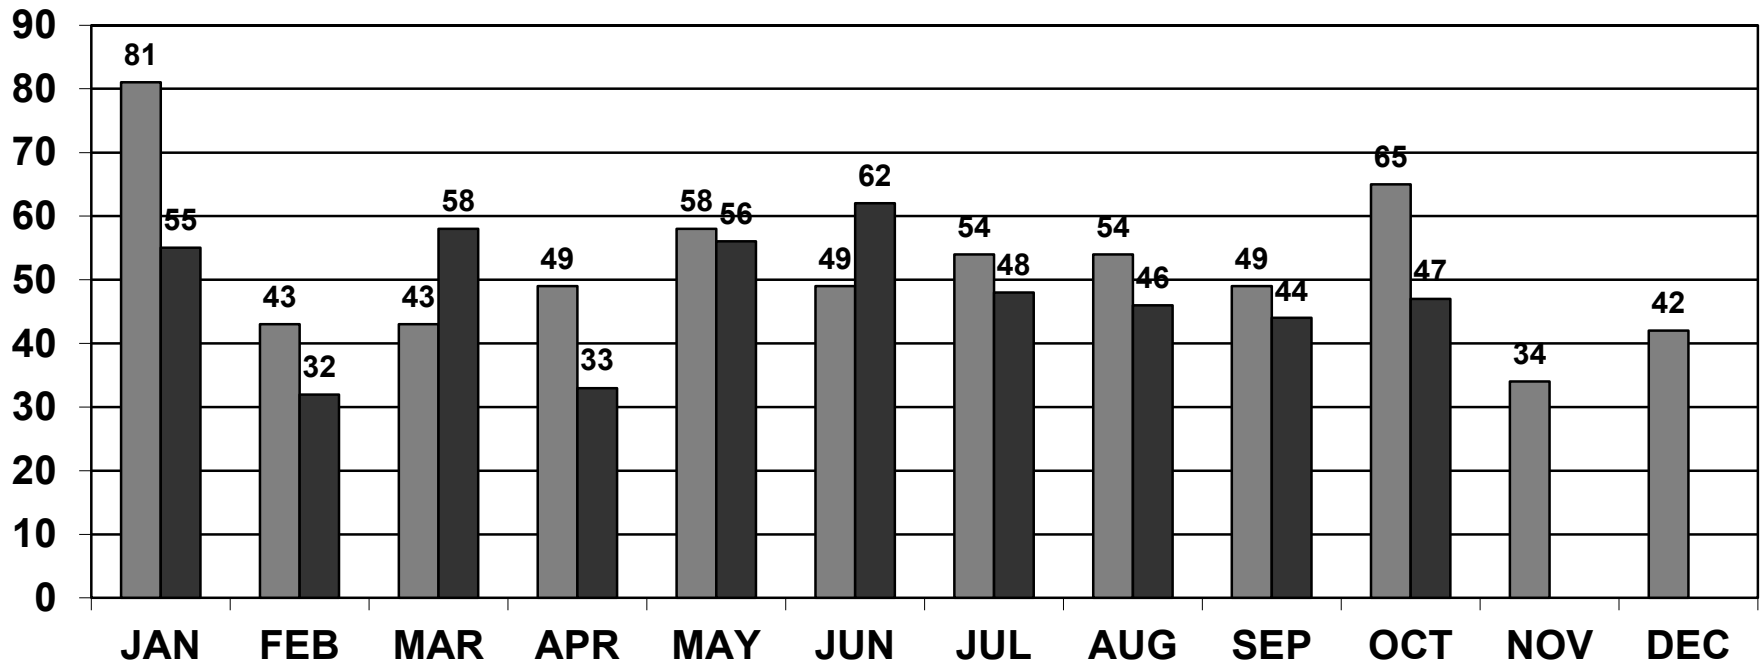

Total Arrestees: 26

Total Suspects: 6

Total Victims: 37

DUI Arrests: 2

Traffic Citations: 37

Criminal Citations: 10

Total Warnings: 79

This report summarizes all crime in the period selected and should not be mistaken for a NIBRS submission

CRIMINAL CASES 2023- 2024

■ 2023 ■ 2024

CRIMINAL ARRESTS 2023 - 2024

Cases by Time of Day and Day of Week From: 10/1/2024 To: 10/31/2024

Time of Day	Monday	Tuesday	Wednesday	Thursday	Friday	Saturday	Sunday	Total per Hour
00:00 - 00:59	0	0	0	0	1	1	0	2
01:00 - 01:59	0	0	0	0	0	0	1	1
02:00 - 02:59	0	0	0	0	0	0	1	1
03:00 - 03:59	0	0	0	0	0	0	0	0
04:00 - 04:59	0	0	0	0	0	0	0	0
05:00 - 05:59	0	0	0	0	0	0	0	0
06:00 - 06:59	0	0	0	0	0	0	0	0
07:00 - 07:59	0	0	0	0	0	0	0	0
08:00 - 08:59	1	0	1	0	0	0	0	2
09:00 - 09:59	0	0	1	0	1	0	0	2
10:00 - 10:59	0	1	1	1	0	0	1	4
11:00 - 11:59	0	1	1	1	1	0	0	4
12:00 - 12:59	0	1	1	1	0	1	1	5
13:00 - 13:59	0	0	1	0	2	0	0	3
14:00 - 14:59	0	0	0	0	0	0	1	1
15:00 - 15:59	0	3	1	2	0	0	0	6
16:00 - 16:59	0	0	2	1	2	0	1	6
17:00 - 17:59	0	0	2	1	0	0	1	4
18:00 - 18:59	0	0	1	0	0	0	0	1
19:00 - 19:59	0	0	0	0	0	0	0	0
20:00 - 20:59	0	0	0	0	0	0	1	1
21:00 - 21:59	0	0	1	0	0	0	1	2
22:00 - 22:59	0	0	0	1	1	0	0	2
23:00 - 23:59	0	0	0	0	0	0	0	0
Total per Day	1	6	13	8	8	2	9	47