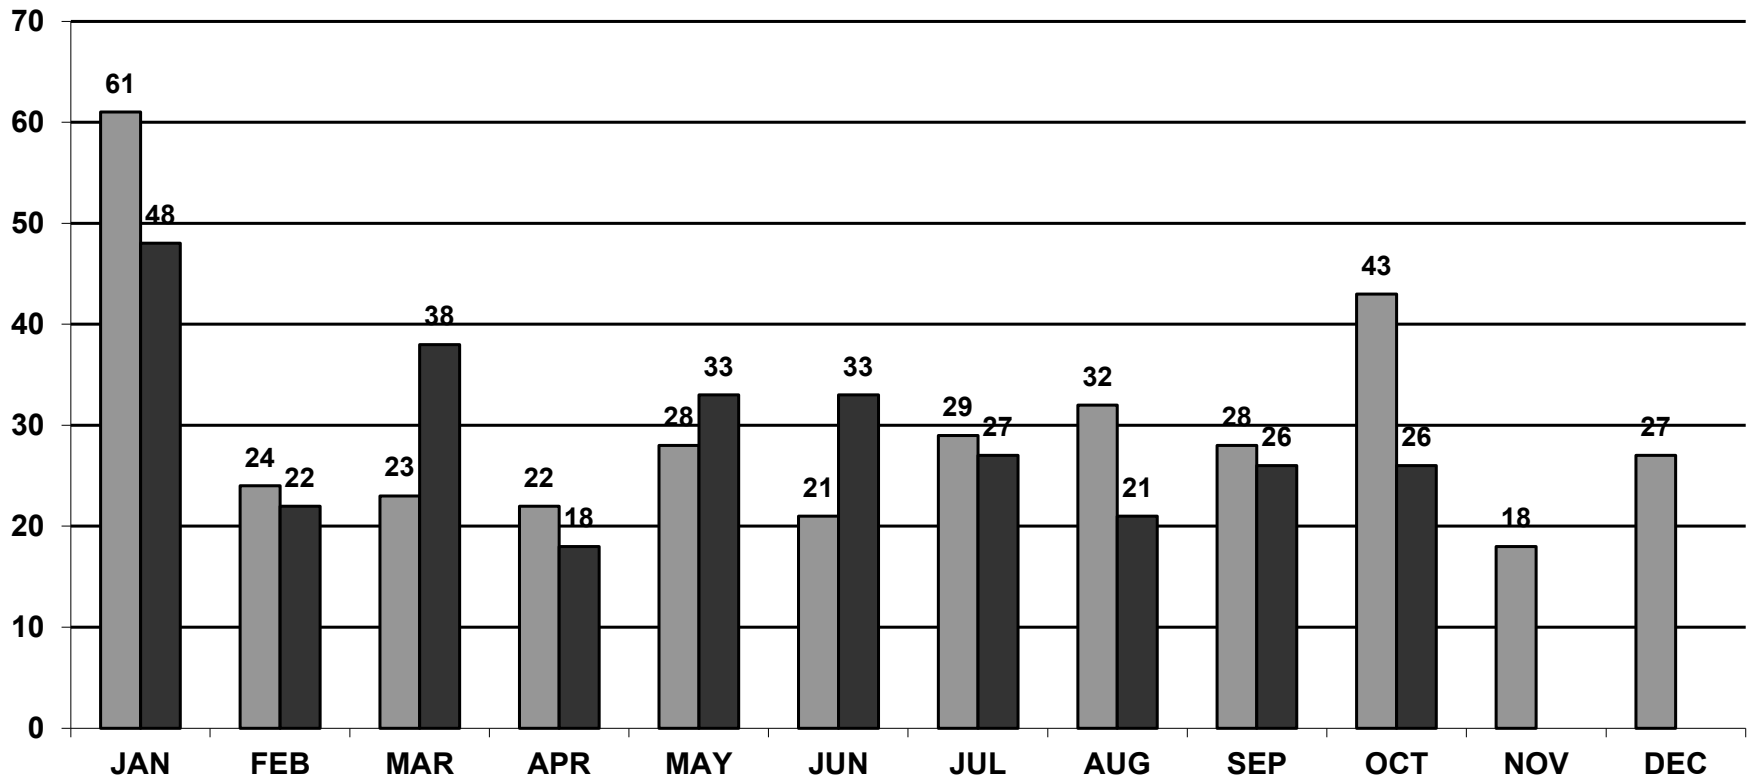

Total Arrestees: 26

Total Suspects: 6

Total Victims: 37

DUI Arrests: 2

Traffic Citations: 37

Criminal Citations: 10

Total Warnings: 79

This report summarizes all crime in the period selected and should not be mistaken for a NIBRS submission

CRIMINAL CASES 2023- 2024

■ 2023 ■ 2024

CRIMINAL ARRESTS 2023 - 2024

Cases by Time of Day and Day of Week From: 10/1/2024 To: 10/31/2024

Time of Day	Monday	Tuesday	Wednesday	Thursday	Friday	Saturday	Sunday	Total per Hour
00:00 - 00:59	0	0	0	0	1	1	0	2
01:00 - 01:59	0	0	0	0	0	0	1	1
02:00 - 02:59	0	0	0	0	0	0	1	1
03:00 - 03:59	0	0	0	0	0	0	0	0
04:00 - 04:59	0	0	0	0	0	0	0	0
05:00 - 05:59	0	0	0	0	0	0	0	0
06:00 - 06:59	0	0	0	0	0	0	0	0
07:00 - 07:59	0	0	0	0	0	0	0	0
08:00 - 08:59	1	0	1	0	0	0	0	2
09:00 - 09:59	0	0	1	0	1	0	0	2
10:00 - 10:59	0	1	1	1	0	0	1	4
11:00 - 11:59	0	1	1	1	1	0	0	4
12:00 - 12:59	0	1	1	1	0	1	1	5
13:00 - 13:59	0	0	1	0	2	0	0	3
14:00 - 14:59	0	0	0	0	0	0	1	1
15:00 - 15:59	0	3	1	2	0	0	0	6
16:00 - 16:59	0	0	2	1	2	0	1	6
17:00 - 17:59	0	0	2	1	0	0	1	4
18:00 - 18:59	0	0	1	0	0	0	0	1
19:00 - 19:59	0	0	0	0	0	0	0	0
20:00 - 20:59	0	0	0	0	0	0	1	1
21:00 - 21:59	0	0	1	0	0	0	1	2
22:00 - 22:59	0	0	0	1	1	0	0	2
23:00 - 23:59	0	0	0	0	0	0	0	0
Total per Day	1	6	13	8	8	2	9	47