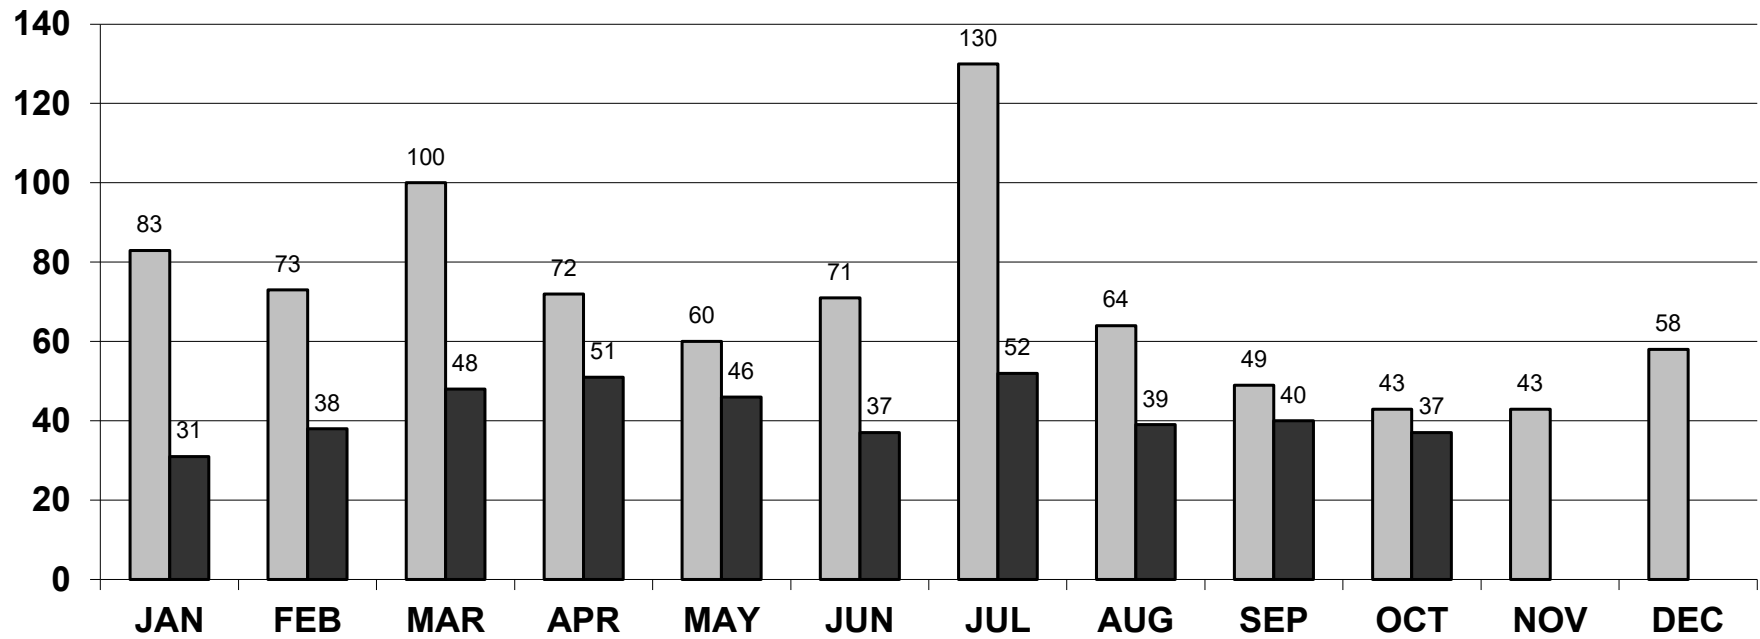

Calls by Time of Day and Day of Week From: 10/1/2024 To: 10/31/2024

Time of Day	Monday	Tuesday	Wednesday	Thursday	Friday	Saturday	Sunday	Total per Hour
00:00 - 00:59	6	7	4	6	5	5	4	37
01:00 - 01:59	7	1	2	2	5	1	5	23
02:00 - 02:59	1	1	4	4	1	1	2	14
03:00 - 03:59	2	1	2	2	3	2	3	15
04:00 - 04:59	4	2	0	2	0	1	2	11
05:00 - 05:59	6	2	5	7	4	3	1	28
06:00 - 06:59	4	4	3	5	4	2	1	23
07:00 - 07:59	10	8	9	11	6	3	4	51
08:00 - 08:59	21	10	15	11	15	5	3	80
09:00 - 09:59	14	12	18	19	13	8	6	90
10:00 - 10:59	15	15	10	18	15	3	6	82
11:00 - 11:59	10	9	7	17	14	11	5	73
12:00 - 12:59	10	16	13	19	11	13	11	93
13:00 - 13:59	16	16	20	11	16	7	4	90
14:00 - 14:59	6	20	14	10	12	7	7	76
15:00 - 15:59	12	23	23	22	12	11	11	114
16:00 - 16:59	13	10	17	19	16	5	4	84
17:00 - 17:59	14	12	29	12	5	14	8	94
18:00 - 18:59	7	8	14	6	7	8	10	60
19:00 - 19:59	10	13	11	14	6	5	6	65
20:00 - 20:59	9	13	17	8	10	4	12	73
21:00 - 21:59	8	9	9	13	6	6	7	58
22:00 - 22:59	3	6	6	13	6	11	5	50
23:00 - 23:59	1	8	4	3	6	4	6	32
Total per Day	209	226	256	254	198	140	133	1,416

TRAFFIC ARRESTS 2023 - 2024

Traffic Citations by Time of Day and Day of Week From: 10/1/2024 To: 10/31/2024

Time of Day	Monday	Tuesday	Wednesday	Thursday	Friday	Saturday	Sunday	Total per Hour
00:00 - 00:59	1	0	2	0	0	0	0	3
01:00 - 01:59	0	0	0	0	0	0	0	0
02:00 - 02:59	0	0	0	0	0	0	0	0
03:00 - 03:59	0	0	0	0	0	0	0	0
04:00 - 04:59	0	0	0	0	0	0	0	0
05:00 - 05:59	0	0	0	0	0	0	1	1
06:00 - 06:59	0	0	0	0	0	0	0	0
07:00 - 07:59	1	0	0	1	1	0	0	3
08:00 - 08:59	1	0	0	1	0	1	0	3
09:00 - 09:59	4	0	1	0	0	1	0	6
10:00 - 10:59	0	0	2	1	0	0	0	3
11:00 - 11:59	1	0	0	0	0	0	0	1
12:00 - 12:59	0	2	0	0	0	1	0	3
13:00 - 13:59	0	0	0	0	0	0	0	0
14:00 - 14:59	1	0	0	0	0	0	0	1
15:00 - 15:59	0	0	0	0	0	0	0	0
16:00 - 16:59	0	0	0	0	0	0	0	0
17:00 - 17:59	0	0	0	0	0	0	0	0
18:00 - 18:59	0	0	0	0	0	0	0	0
19:00 - 19:59	0	0	0	0	0	0	1	1
20:00 - 20:59	0	0	1	1	1	0	3	6
21:00 - 21:59	0	0	1	1	0	1	0	3
22:00 - 22:59	0	0	1	1	0	0	0	2
23:00 - 23:59	1	0	0	0	0	0	0	1
Total per Day	10	2	8	6	2	4	5	37