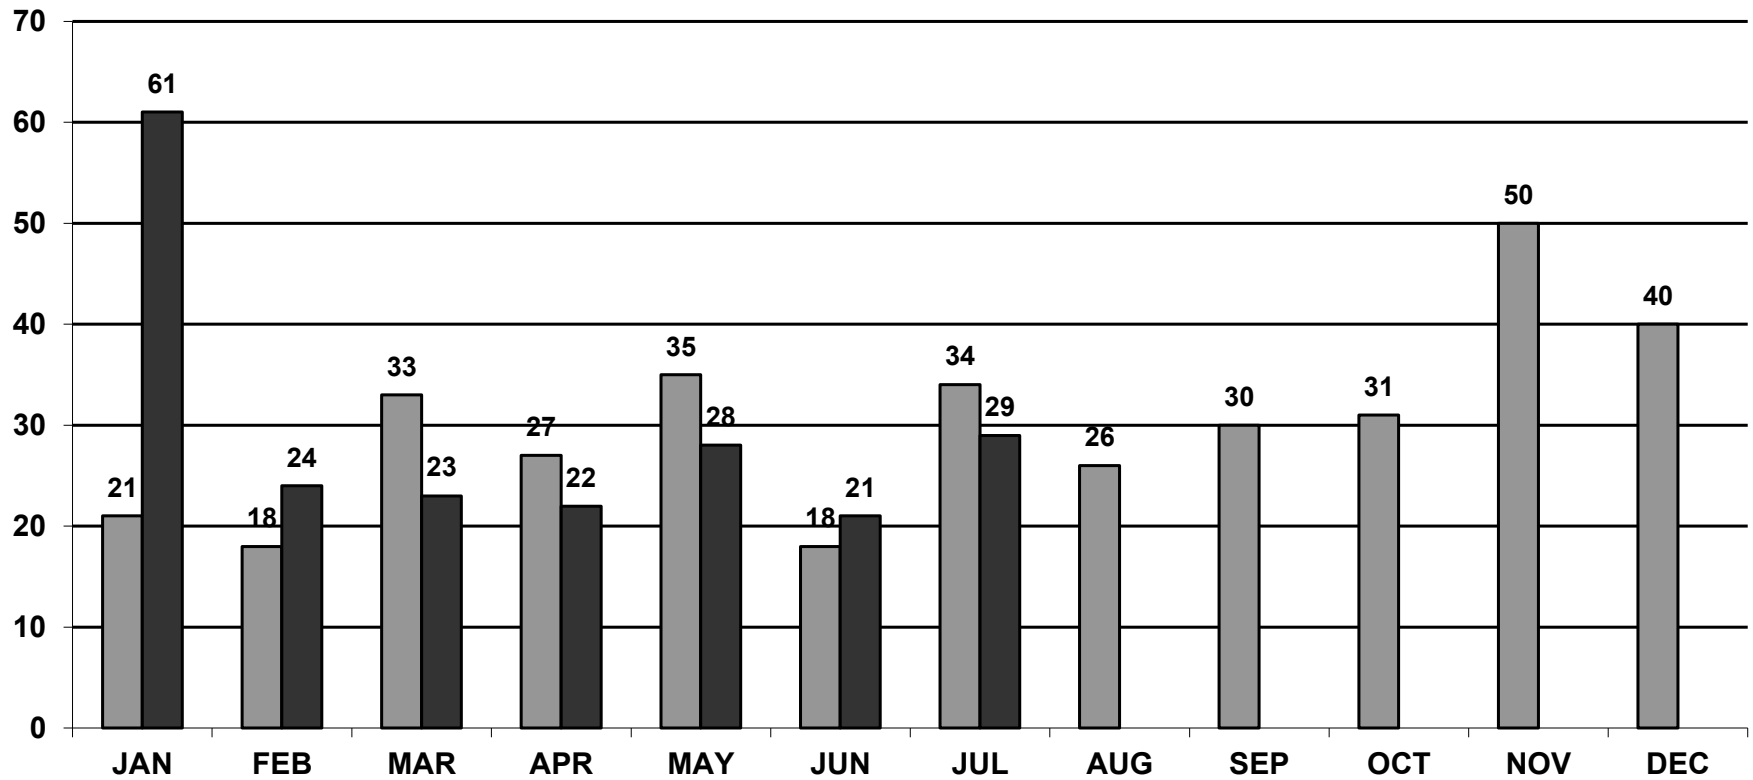

Total Arrestees: 29

Total Suspects: 9

Total Victims: 43

DUI Arrests: 2

Traffic Citations: 129

Criminal Citations: 4

Total Warnings: 205

This report summarizes all crime in the period selected and should not be mistaken for a NIBRS submission

CRIMINAL CASES 2022- 2023

■ 2022 ■ 2023

CRIMINAL ARRESTS 2022 - 2023

Cases by Time of Day and Day of Week From: 7/1/2023 To: 7/31/2023

Time of Day	Monday	Tuesday	Wednesday	Thursday	Friday	Saturday	Sunday	Total per Hour
00:00 - 00:59	0	0	1	0	0	0	0	1
01:00 - 01:59	0	0	0	0	0	0	1	1
02:00 - 02:59	0	0	0	0	0	0	0	0
03:00 - 03:59	0	0	0	0	0	0	0	0
04:00 - 04:59	1	0	0	0	0	0	0	1
05:00 - 05:59	0	0	0	0	0	0	0	0
06:00 - 06:59	0	0	2	1	0	0	0	3
07:00 - 07:59	0	1	0	1	1	0	1	4
08:00 - 08:59	0	0	0	0	2	0	0	2
09:00 - 09:59	0	0	1	0	0	0	1	2
10:00 - 10:59	0	1	1	1	1	0	1	5
11:00 - 11:59	1	1	0	0	1	1	1	5
12:00 - 12:59	2	0	0	1	0	0	0	3
13:00 - 13:59	0	0	0	0	0	0	0	0
14:00 - 14:59	0	0	1	0	1	0	0	2
15:00 - 15:59	1	0	1	1	2	0	0	5
16:00 - 16:59	1	0	1	0	0	0	0	2
17:00 - 17:59	1	0	0	0	0	0	1	2
18:00 - 18:59	1	0	0	0	1	0	0	2
19:00 - 19:59	1	0	1	0	1	0	0	3
20:00 - 20:59	0	0	2	0	1	0	0	3
21:00 - 21:59	0	1	0	0	1	0	2	4
22:00 - 22:59	0	0	0	0	1	1	0	2
23:00 - 23:59	1	0	0	0	0	1	0	2
Total per Day	10	4	11	5	13	3	8	54