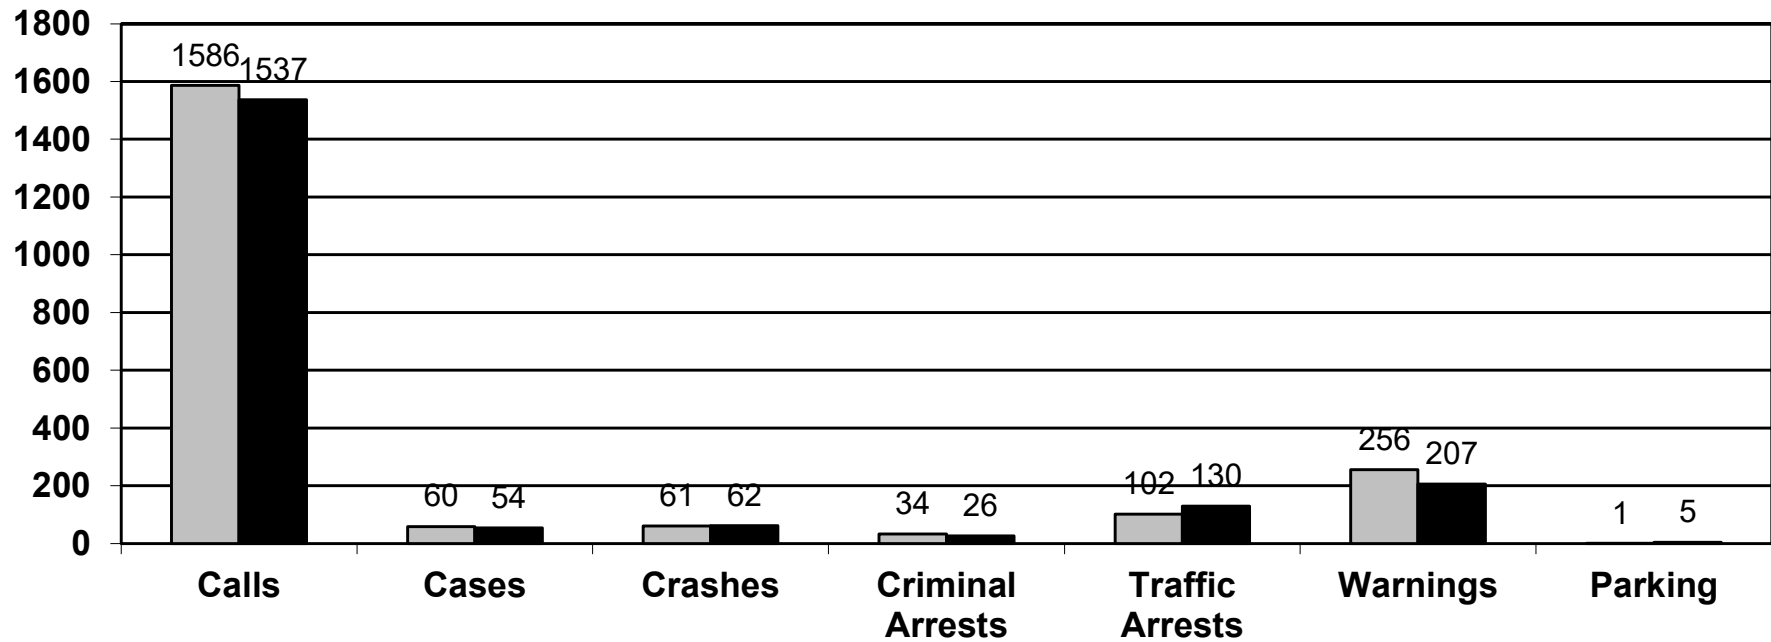

DEPARTMENTAL TOTALS JULY 2023

ORI: PA0101200
Population: 28,098

Cranberry Township Police Department

Cranberry Township, PA 16066
724-776-5180

Statistics From: 7/1/2023 To: 7/31/2023

<u>Group A Offenses:</u>	47
Arson:	0
Assault:	6
Bribery:	0
Burglary:	1
Forgery:	4
Vandalism:	4
Drug:	4
Embezzlement:	0
Extortion:	0
Fraud:	4
Gambling:	0
Murder:	0
Kidnapping:	0
Larceny:	15
Motor Vehicle Theft:	0
Pornography:	2
Prostitution:	0
Robbery:	0
Forcible Sex Offense:	2
Non-Forcible Sex Offense:	0
Stolen Property:	4
Weapon:	0

<u>Group B Offenses:</u>	16
Bad Check:	0
Vagrancy:	0
Disorderly:	2
DUI:	3
Drunkenness:	1
Family Offense:	0
Liquor:	0
Peeping Tom:	0
Tresspass:	1
Runaway:	0
All Other:	9

Total Calls for Service: 1610

Total Cases: 54

Total Arrestees: 29

Total Suspects: 9

Total Victims: 43

DUI Arrests: 2

Traffic Citations: 129

Criminal Citations: 4

Total Warnings: 205

This report summarizes all crime in the period selected and should not be mistaken for a NIBRS submission