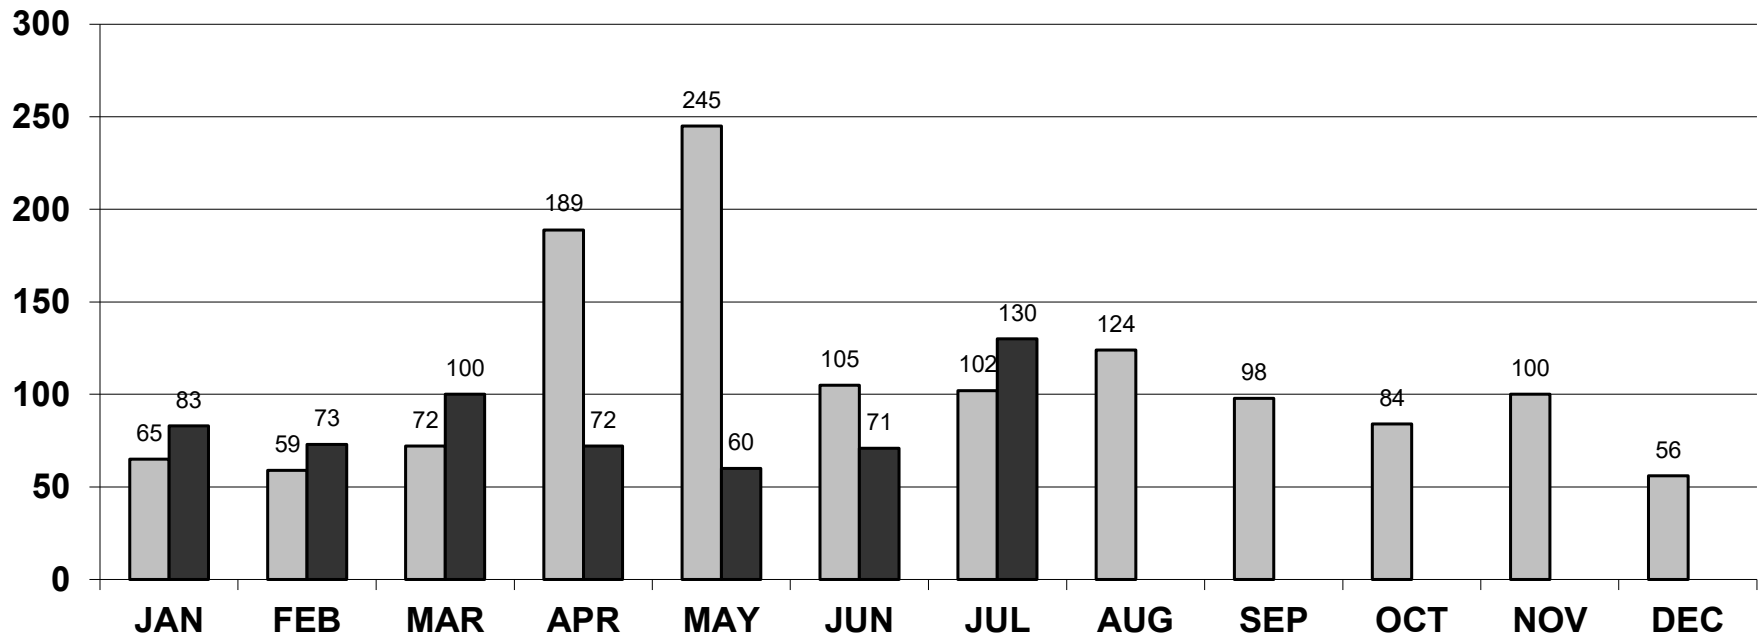

Calls by Time of Day and Day of Week From: 7/1/2023 To: 7/31/2023

Time of Day	Monday	Tuesday	Wednesday	Thursday	Friday	Saturday	Sunday	Total per Hour
00:00 - 00:59	7	6	9	6	4	12	5	49
01:00 - 01:59	6	5	4	7	8	2	7	39
02:00 - 02:59	3	3	5	5	7	3	8	34
03:00 - 03:59	2	2	1	3	1	1	5	15
04:00 - 04:59	3	6	0	5	3	4	0	21
05:00 - 05:59	8	2	2	5	2	4	2	25
06:00 - 06:59	2	2	5	7	3	5	1	25
07:00 - 07:59	9	10	10	12	9	5	3	58
08:00 - 08:59	18	17	18	15	15	3	4	90
09:00 - 09:59	24	23	27	15	13	6	3	111
10:00 - 10:59	17	13	17	10	19	12	10	98
11:00 - 11:59	21	12	14	17	14	12	14	104
12:00 - 12:59	21	10	18	16	12	11	7	95
13:00 - 13:59	21	12	13	21	15	10	12	104
14:00 - 14:59	17	6	23	20	19	10	4	99
15:00 - 15:59	18	12	11	16	11	13	10	91
16:00 - 16:59	11	10	10	8	8	14	10	71
17:00 - 17:59	13	11	10	9	6	9	11	69
18:00 - 18:59	11	10	8	9	13	10	5	66
19:00 - 19:59	13	6	15	9	6	5	13	67
20:00 - 20:59	11	9	13	5	9	8	8	63
21:00 - 21:59	7	10	5	7	15	11	15	70
22:00 - 22:59	16	11	13	11	9	14	6	80
23:00 - 23:59	8	8	7	11	9	13	10	66
Total per Day	287	216	258	249	230	197	173	1,610

TRAFFIC ARRESTS 2022 - 2023

Traffic Citations by Time of Day and Day of Week From: 7/1/2023 To: 7/31/2023

Time of Day	Monday	Tuesday	Wednesday	Thursday	Friday	Saturday	Sunday	Total per Hour
00:00 - 00:59	1	0	1	1	1	1	0	5
01:00 - 01:59	0	0	0	0	0	2	0	2
02:00 - 02:59	0	0	0	0	0	0	3	3
03:00 - 03:59	0	0	0	0	0	0	0	0
04:00 - 04:59	0	0	0	0	0	0	0	0
05:00 - 05:59	0	1	0	0	0	0	0	1
06:00 - 06:59	0	0	2	0	0	0	0	2
07:00 - 07:59	4	3	3	2	0	0	1	13
08:00 - 08:59	2	4	1	4	2	1	0	14
09:00 - 09:59	6	3	5	1	1	0	0	16
10:00 - 10:59	5	1	1	0	5	0	0	12
11:00 - 11:59	1	2	0	0	1	0	0	4
12:00 - 12:59	0	8	6	0	0	2	0	16
13:00 - 13:59	0	1	3	4	0	0	0	8
14:00 - 14:59	0	0	0	2	0	1	0	3
15:00 - 15:59	1	0	0	0	0	0	0	1
16:00 - 16:59	0	0	1	0	0	0	0	1
17:00 - 17:59	1	3	0	1	0	0	0	5
18:00 - 18:59	0	0	0	2	0	0	0	2
19:00 - 19:59	0	1	0	0	0	0	0	1
20:00 - 20:59	2	0	1	1	1	3	1	9
21:00 - 21:59	0	1	0	0	0	0	1	2
22:00 - 22:59	5	0	0	1	0	2	1	9
23:00 - 23:59	0	0	0	0	0	0	0	0
Total per Day	28	28	24	19	11	12	7	129