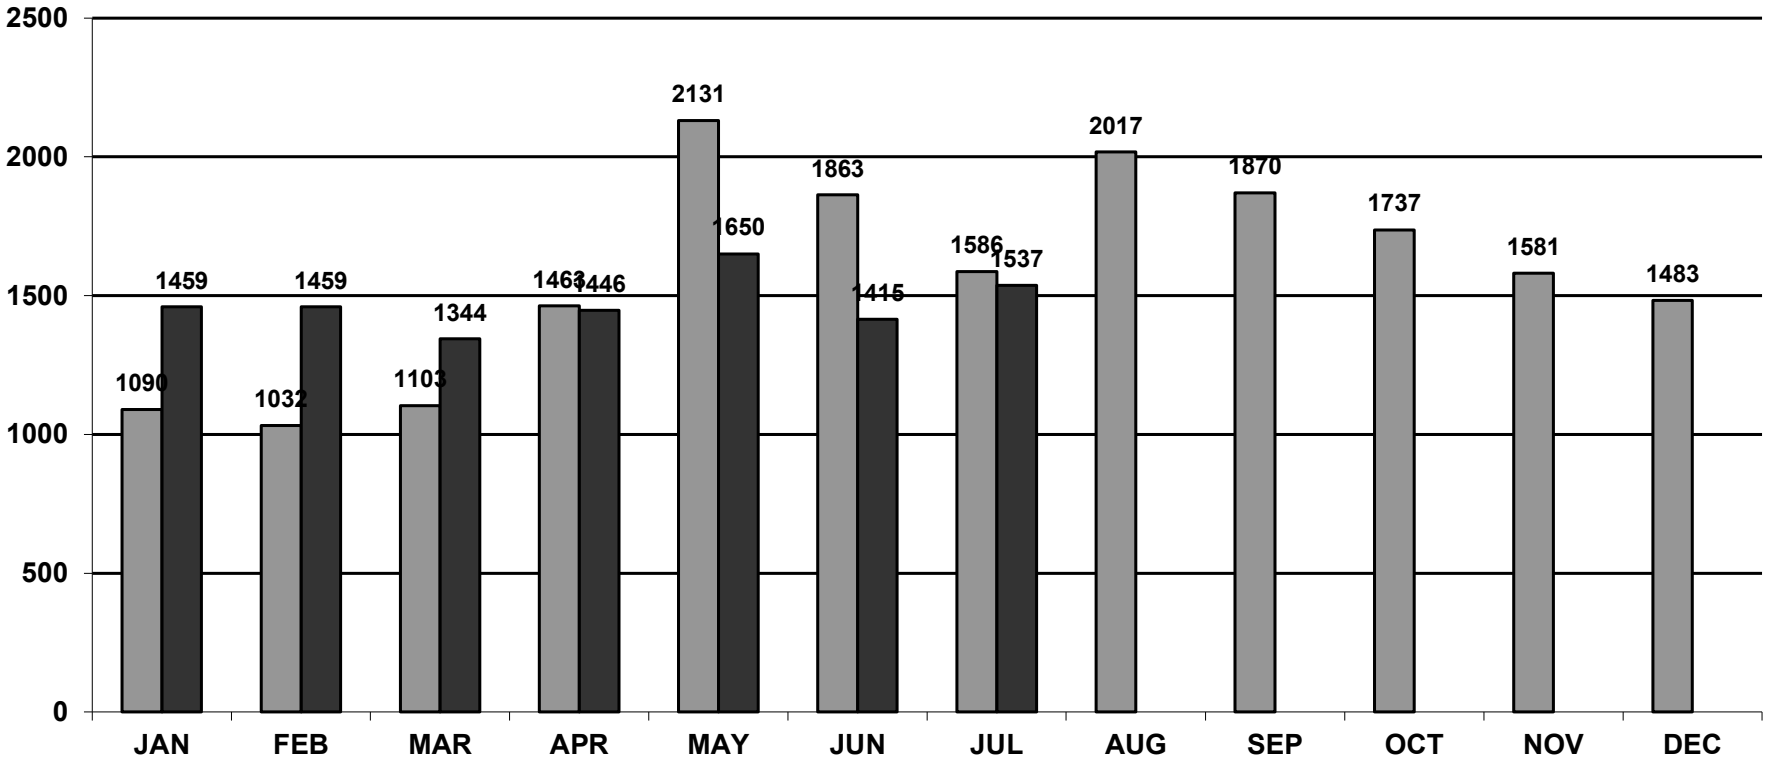

CALLS 2022 - 2023

ORI: PA0101200
Population: 28,098

Cranberry Township Police Department

Cranberry Township, PA 16066
724-776-5180

Calls by Time of Day and Day of Week From: 7/1/2023 To: 7/31/2023

Time of Day	Monday	Tuesday	Wednesday	Thursday	Friday	Saturday	Sunday	Total per Hour
00:00 - 00:59	7	6	9	6	4	12	5	49
01:00 - 01:59	6	5	4	7	8	2	7	39
02:00 - 02:59	3	3	5	5	7	3	8	34
03:00 - 03:59	2	2	1	3	1	1	5	15
04:00 - 04:59	3	6	0	5	3	4	0	21
05:00 - 05:59	8	2	2	5	2	4	2	25
06:00 - 06:59	2	2	5	7	3	5	1	25
07:00 - 07:59	9	10	10	12	9	5	3	58
08:00 - 08:59	18	17	18	15	15	3	4	90
09:00 - 09:59	24	23	27	15	13	6	3	111
10:00 - 10:59	17	13	17	10	19	12	10	98
11:00 - 11:59	21	12	14	17	14	12	14	104
12:00 - 12:59	21	10	18	16	12	11	7	95
13:00 - 13:59	21	12	13	21	15	10	12	104
14:00 - 14:59	17	6	23	20	19	10	4	99
15:00 - 15:59	18	12	11	16	11	13	10	91
16:00 - 16:59	11	10	10	8	8	14	10	71
17:00 - 17:59	13	11	10	9	6	9	11	69
18:00 - 18:59	11	10	8	9	13	10	5	66
19:00 - 19:59	13	6	15	9	6	5	13	67
20:00 - 20:59	11	9	13	5	9	8	8	63
21:00 - 21:59	7	10	5	7	15	11	15	70
22:00 - 22:59	16	11	13	11	9	14	6	80
23:00 - 23:59	8	8	7	11	9	13	10	66
Total per Day	287	216	258	249	230	197	173	1,610