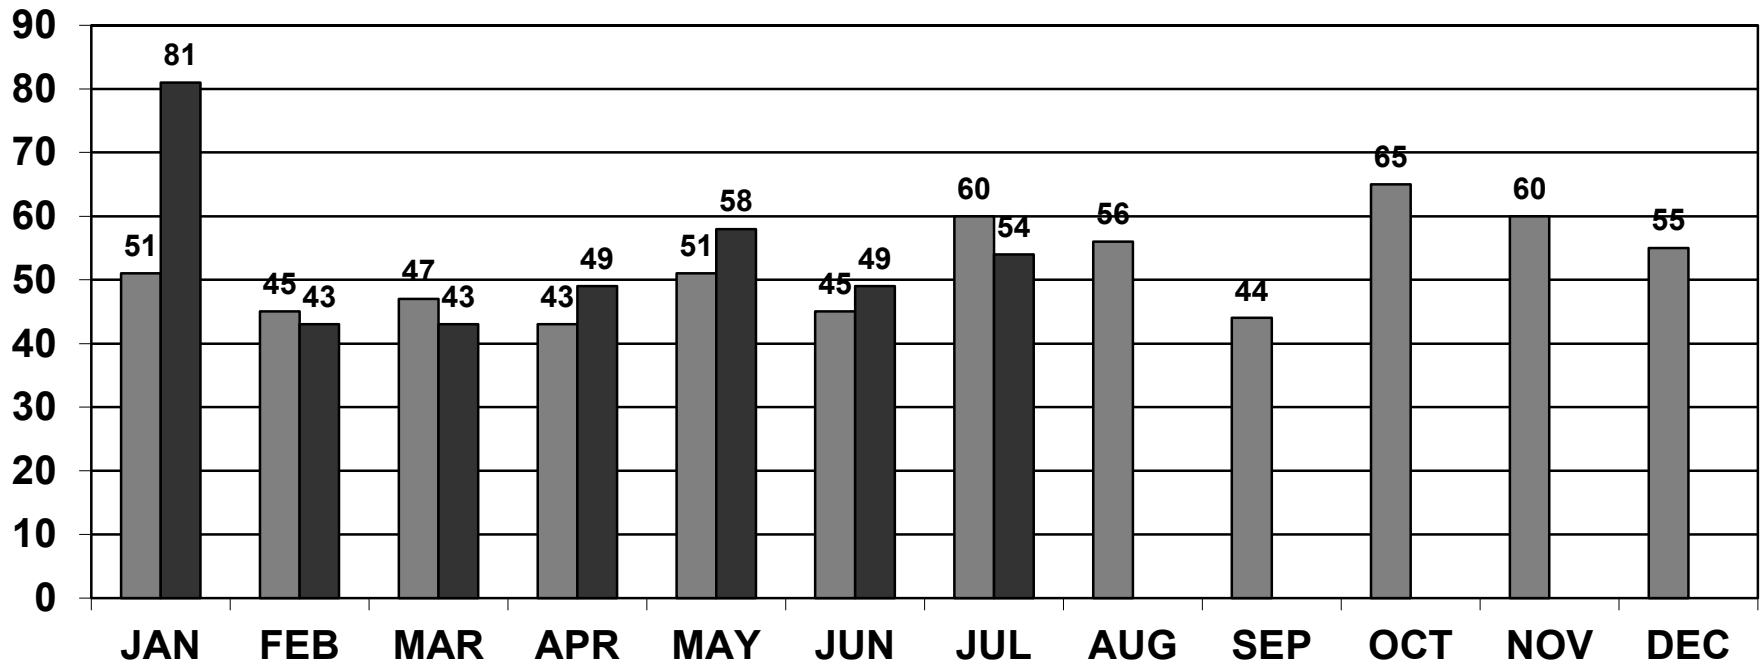

CRIMINAL CASES 2022- 2023

■ 2022 ■ 2023

CRIMINAL ARRESTS 2022 - 2023

Cases by Time of Day and Day of Week From: 7/1/2023 To: 7/31/2023

Time of Day	Monday	Tuesday	Wednesday	Thursday	Friday	Saturday	Sunday	Total per Hour
00:00 - 00:59	0	0	1	0	0	0	0	1
01:00 - 01:59	0	0	0	0	0	0	1	1
02:00 - 02:59	0	0	0	0	0	0	0	0
03:00 - 03:59	0	0	0	0	0	0	0	0
04:00 - 04:59	1	0	0	0	0	0	0	1
05:00 - 05:59	0	0	0	0	0	0	0	0
06:00 - 06:59	0	0	2	1	0	0	0	3
07:00 - 07:59	0	1	0	1	1	0	1	4
08:00 - 08:59	0	0	0	0	2	0	0	2
09:00 - 09:59	0	0	1	0	0	0	1	2
10:00 - 10:59	0	1	1	1	1	0	1	5
11:00 - 11:59	1	1	0	0	1	1	1	5
12:00 - 12:59	2	0	0	1	0	0	0	3
13:00 - 13:59	0	0	0	0	0	0	0	0
14:00 - 14:59	0	0	1	0	1	0	0	2
15:00 - 15:59	1	0	1	1	2	0	0	5
16:00 - 16:59	1	0	1	0	0	0	0	2
17:00 - 17:59	1	0	0	0	0	0	1	2
18:00 - 18:59	1	0	0	0	1	0	0	2
19:00 - 19:59	1	0	1	0	1	0	0	3
20:00 - 20:59	0	0	2	0	1	0	0	3
21:00 - 21:59	0	1	0	0	1	0	2	4
22:00 - 22:59	0	0	0	0	1	1	0	2
23:00 - 23:59	1	0	0	0	0	1	0	2
Total per Day	10	4	11	5	13	3	8	54

TRAFFIC ARRESTS 2022 - 2023

Traffic Citations by Time of Day and Day of Week From: 7/1/2023 To: 7/31/2023

Time of Day	Monday	Tuesday	Wednesday	Thursday	Friday	Saturday	Sunday	Total per Hour
00:00 - 00:59	1	0	1	1	1	1	0	5
01:00 - 01:59	0	0	0	0	0	2	0	2
02:00 - 02:59	0	0	0	0	0	0	3	3
03:00 - 03:59	0	0	0	0	0	0	0	0
04:00 - 04:59	0	0	0	0	0	0	0	0
05:00 - 05:59	0	1	0	0	0	0	0	1
06:00 - 06:59	0	0	2	0	0	0	0	2
07:00 - 07:59	4	3	3	2	0	0	1	13
08:00 - 08:59	2	4	1	4	2	1	0	14
09:00 - 09:59	6	3	5	1	1	0	0	16
10:00 - 10:59	5	1	1	0	5	0	0	12
11:00 - 11:59	1	2	0	0	1	0	0	4
12:00 - 12:59	0	8	6	0	0	2	0	16
13:00 - 13:59	0	1	3	4	0	0	0	8
14:00 - 14:59	0	0	0	2	0	1	0	3
15:00 - 15:59	1	0	0	0	0	0	0	1
16:00 - 16:59	0	0	1	0	0	0	0	1
17:00 - 17:59	1	3	0	1	0	0	0	5
18:00 - 18:59	0	0	0	2	0	0	0	2
19:00 - 19:59	0	1	0	0	0	0	0	1
20:00 - 20:59	2	0	1	1	1	3	1	9
21:00 - 21:59	0	1	0	0	0	0	1	2
22:00 - 22:59	5	0	0	1	0	2	1	9
23:00 - 23:59	0	0	0	0	0	0	0	0
Total per Day	28	28	24	19	11	12	7	129