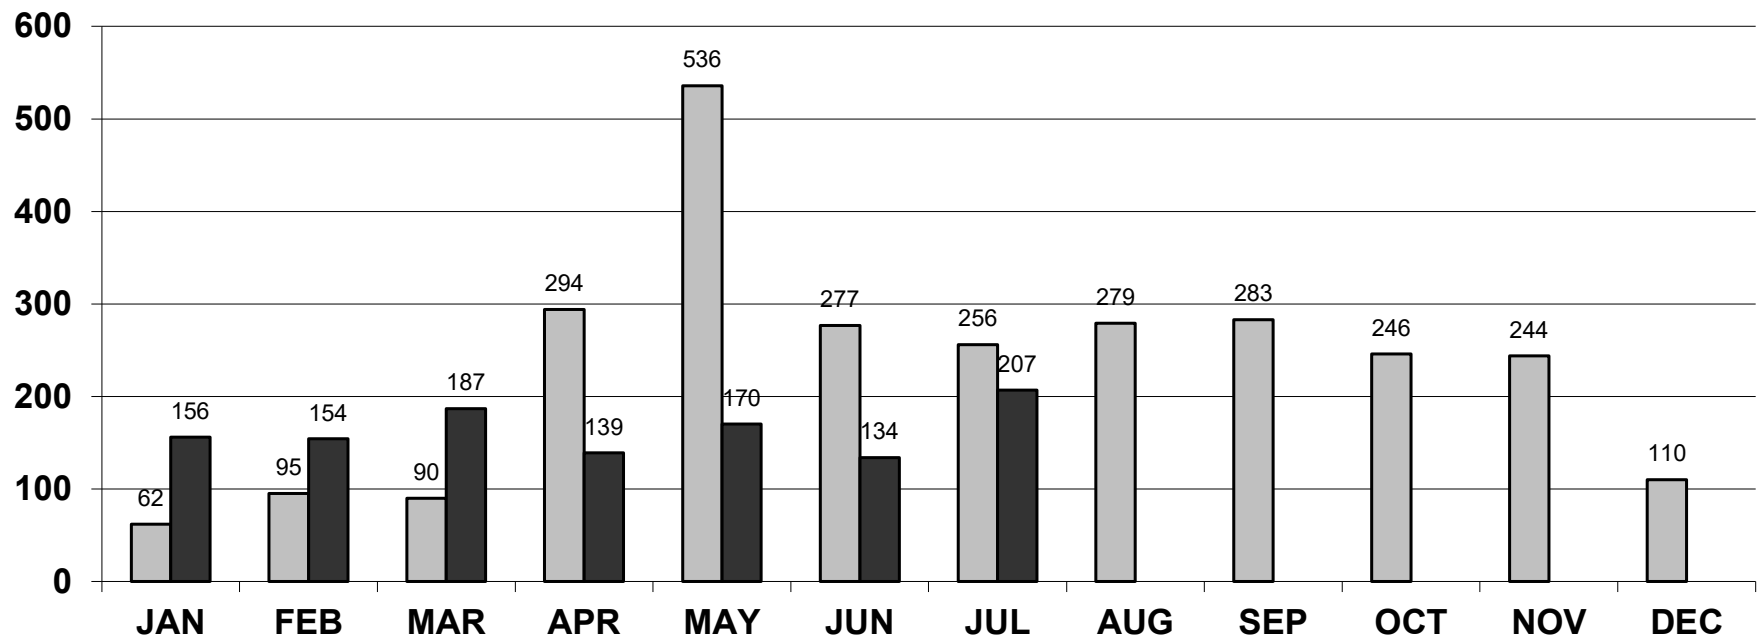

Traffic Citations by Time of Day and Day of Week From: 7/1/2023 To: 7/31/2023

Time of Day	Monday	Tuesday	Wednesday	Thursday	Friday	Saturday	Sunday	Total per Hour
00:00 - 00:59	1	0	1	1	1	1	0	5
01:00 - 01:59	0	0	0	0	0	2	0	2
02:00 - 02:59	0	0	0	0	0	0	3	3
03:00 - 03:59	0	0	0	0	0	0	0	0
04:00 - 04:59	0	0	0	0	0	0	0	0
05:00 - 05:59	0	1	0	0	0	0	0	1
06:00 - 06:59	0	0	2	0	0	0	0	2
07:00 - 07:59	4	3	3	2	0	0	1	13
08:00 - 08:59	2	4	1	4	2	1	0	14
09:00 - 09:59	6	3	5	1	1	0	0	16
10:00 - 10:59	5	1	1	0	5	0	0	12
11:00 - 11:59	1	2	0	0	1	0	0	4
12:00 - 12:59	0	8	6	0	0	2	0	16
13:00 - 13:59	0	1	3	4	0	0	0	8
14:00 - 14:59	0	0	0	2	0	1	0	3
15:00 - 15:59	1	0	0	0	0	0	0	1
16:00 - 16:59	0	0	1	0	0	0	0	1
17:00 - 17:59	1	3	0	1	0	0	0	5
18:00 - 18:59	0	0	0	2	0	0	0	2
19:00 - 19:59	0	1	0	0	0	0	0	1
20:00 - 20:59	2	0	1	1	1	3	1	9
21:00 - 21:59	0	1	0	0	0	0	1	2
22:00 - 22:59	5	0	0	1	0	2	1	9
23:00 - 23:59	0	0	0	0	0	0	0	0
Total per Day	28	28	24	19	11	12	7	129

WARNINGS 2022 - 2023