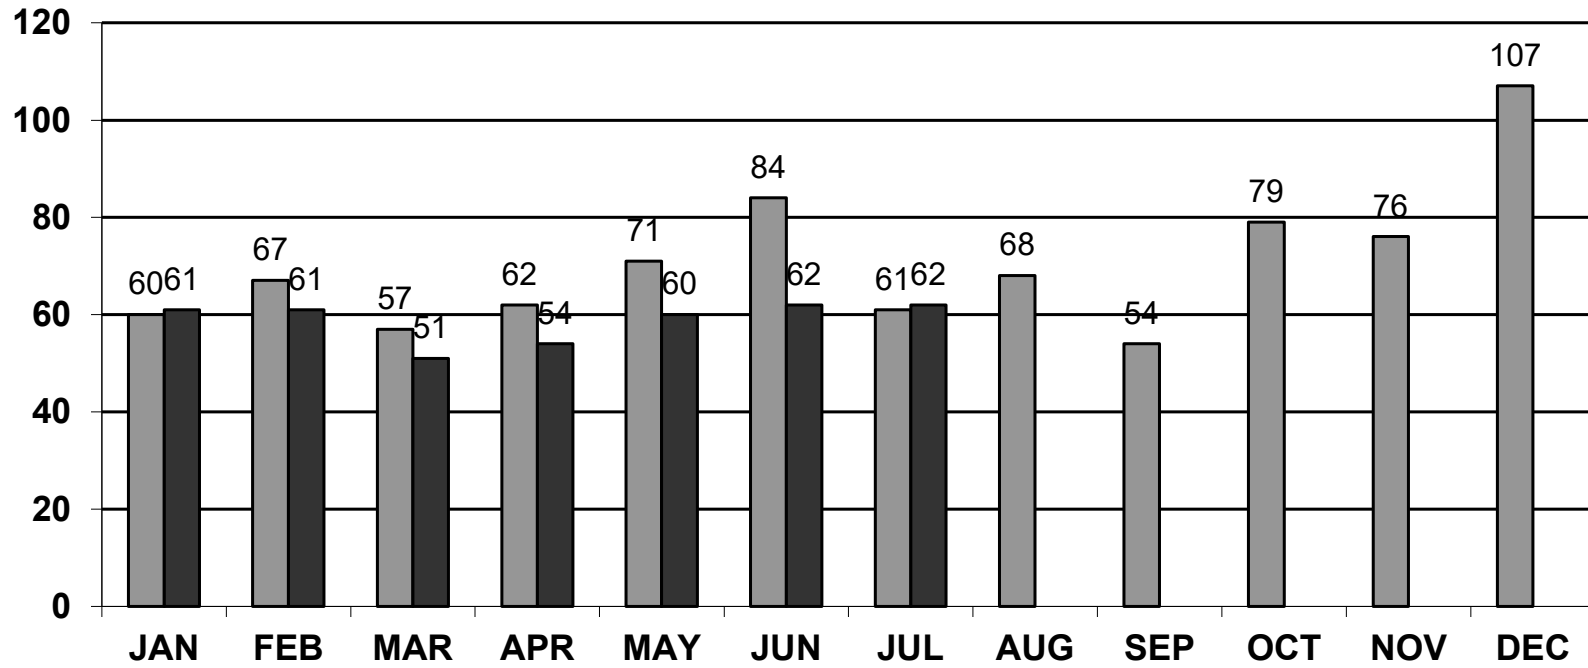

TRAFFIC ARRESTS 2022 - 2023

Traffic Citations by Time of Day and Day of Week From: 7/1/2023 To: 7/31/2023

Time of Day	Monday	Tuesday	Wednesday	Thursday	Friday	Saturday	Sunday	Total per Hour
00:00 - 00:59	1	0	1	1	1	1	0	5
01:00 - 01:59	0	0	0	0	0	2	0	2
02:00 - 02:59	0	0	0	0	0	0	3	3
03:00 - 03:59	0	0	0	0	0	0	0	0
04:00 - 04:59	0	0	0	0	0	0	0	0
05:00 - 05:59	0	1	0	0	0	0	0	1
06:00 - 06:59	0	0	2	0	0	0	0	2
07:00 - 07:59	4	3	3	2	0	0	1	13
08:00 - 08:59	2	4	1	4	2	1	0	14
09:00 - 09:59	6	3	5	1	1	0	0	16
10:00 - 10:59	5	1	1	0	5	0	0	12
11:00 - 11:59	1	2	0	0	1	0	0	4
12:00 - 12:59	0	8	6	0	0	2	0	16
13:00 - 13:59	0	1	3	4	0	0	0	8
14:00 - 14:59	0	0	0	2	0	1	0	3
15:00 - 15:59	1	0	0	0	0	0	0	1
16:00 - 16:59	0	0	1	0	0	0	0	1
17:00 - 17:59	1	3	0	1	0	0	0	5
18:00 - 18:59	0	0	0	2	0	0	0	2
19:00 - 19:59	0	1	0	0	0	0	0	1
20:00 - 20:59	2	0	1	1	1	3	1	9
21:00 - 21:59	0	1	0	0	0	0	1	2
22:00 - 22:59	5	0	0	1	0	2	1	9
23:00 - 23:59	0	0	0	0	0	0	0	0
Total per Day	28	28	24	19	11	12	7	129

WARNINGS 2022 - 2023

TRAFFIC CRASHES 2022 2023

Accidents by Time of Day and Day of Week From: 7/1/2023 To: 7/31/2023

Time of Day	Monday	Tuesday	Wednesday	Thursday	Friday	Saturday	Sunday	Total per Hour
00:00 - 00:59	0	0	0	0	0	0	0	0
01:00 - 01:59	0	0	0	0	0	0	1	1
02:00 - 02:59	0	0	0	0	0	0	0	0
03:00 - 03:59	0	0	0	0	0	0	0	0
04:00 - 04:59	0	0	0	0	0	0	0	0
05:00 - 05:59	1	0	0	0	0	0	0	1
06:00 - 06:59	0	0	0	0	0	0	0	0
07:00 - 07:59	1	0	0	1	0	0	0	2
08:00 - 08:59	0	1	0	0	1	1	0	3
09:00 - 09:59	0	1	2	0	1	0	1	5
10:00 - 10:59	0	1	0	1	1	0	1	4
11:00 - 11:59	1	1	1	0	0	0	1	4
12:00 - 12:59	1	0	3	1	2	0	0	7
13:00 - 13:59	1	1	1	1	0	1	0	5
14:00 - 14:59	3	1	2	1	1	0	0	8
15:00 - 15:59	0	1	3	1	2	1	0	8
16:00 - 16:59	3	0	2	0	2	1	2	10
17:00 - 17:59	6	1	0	4	0	1	0	12
18:00 - 18:59	0	0	2	1	0	0	0	3
19:00 - 19:59	2	0	1	0	0	0	0	3
20:00 - 20:59	0	0	0	0	0	1	0	1
21:00 - 21:59	0	1	0	0	1	0	0	2
22:00 - 22:59	0	1	0	0	0	2	0	3
23:00 - 23:59	0	0	0	0	0	1	0	1
Total per Day	19	10	17	11	11	9	6	83