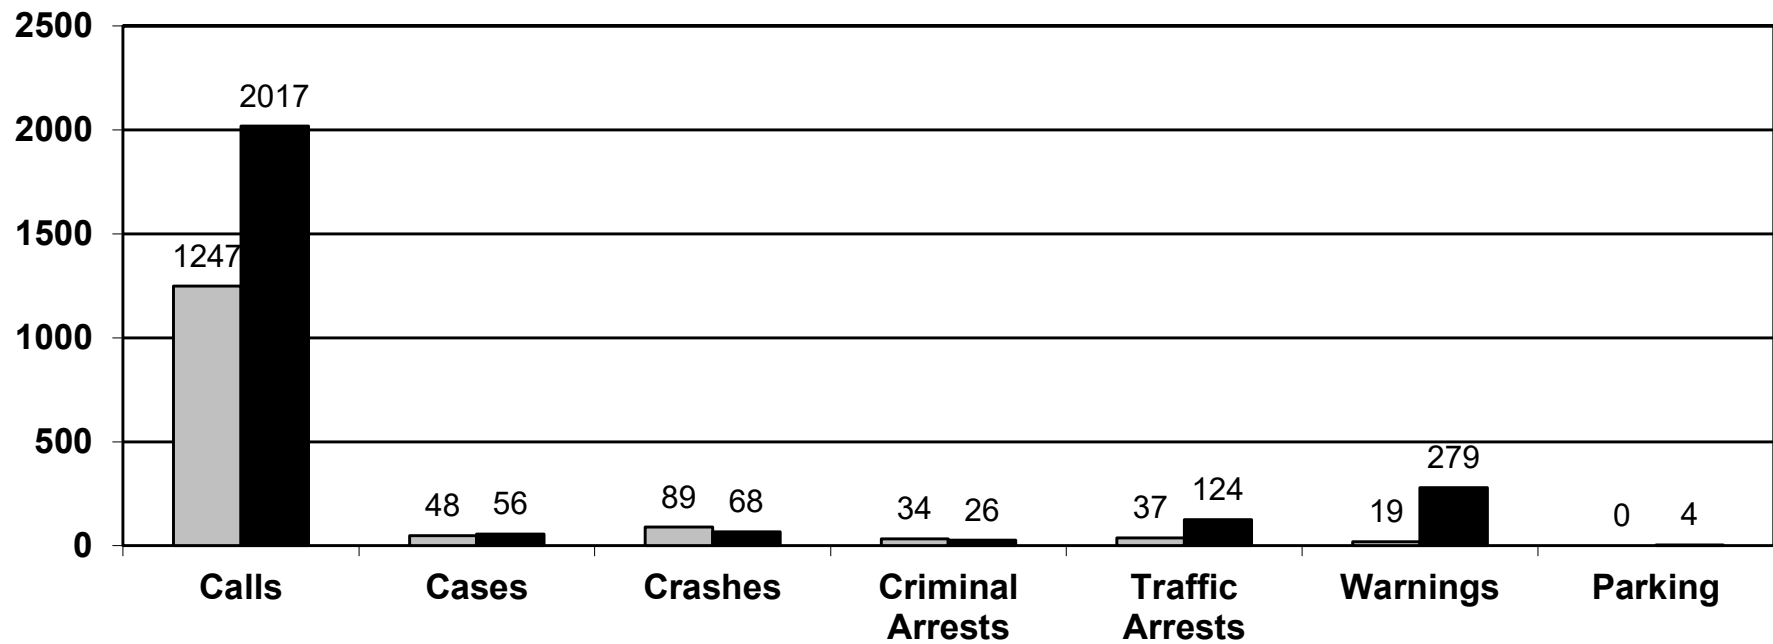

DEPARTMENTAL TOTALS AUGUST 2022

ORI: PA0101200
Population: 28,098

Cranberry Township Police Department

Cranberry Township, PA 16066
724-776-5180

Statistics From: 8/1/2022 To: 8/31/2022

<u>Group A Offenses:</u>	39
Arson:	0
Assault:	4
Bribery:	0
Burglary:	0
Forgery:	0
Vandalism:	5
Drug:	0
Embezzlement:	0
Extortion:	1
Fraud:	2
Gambling:	0
Murder:	0
Kidnapping:	0
Larceny:	13
Motor Vehicle Theft:	1
Pornography:	2
Prostitution:	0
Robbery:	0
Forcible Sex Offense:	0
Non-Forcible Sex Offense:	1
Stolen Property:	6
Weapon:	2

<u>Group B Offenses:</u>	12
Bad Check:	0
Vagrancy:	0
Disorderly:	3
DUI:	8
Drunkenness:	1
Family Offense:	0
Liquor:	0
Peeping Tom:	0
Trespass:	0
Runaway:	0
All Other:	0

Total Calls for Service: 2096

Total Cases: 56

Total Arrestees: 26

Total Suspects: 5

Total Victims: 44

DUI Arrests: 5

Traffic Citations: 124

Criminal Citations: 5

Total Warnings: 279

This report summarizes all crime in the period selected and should not be mistaken for a NIBRS submission