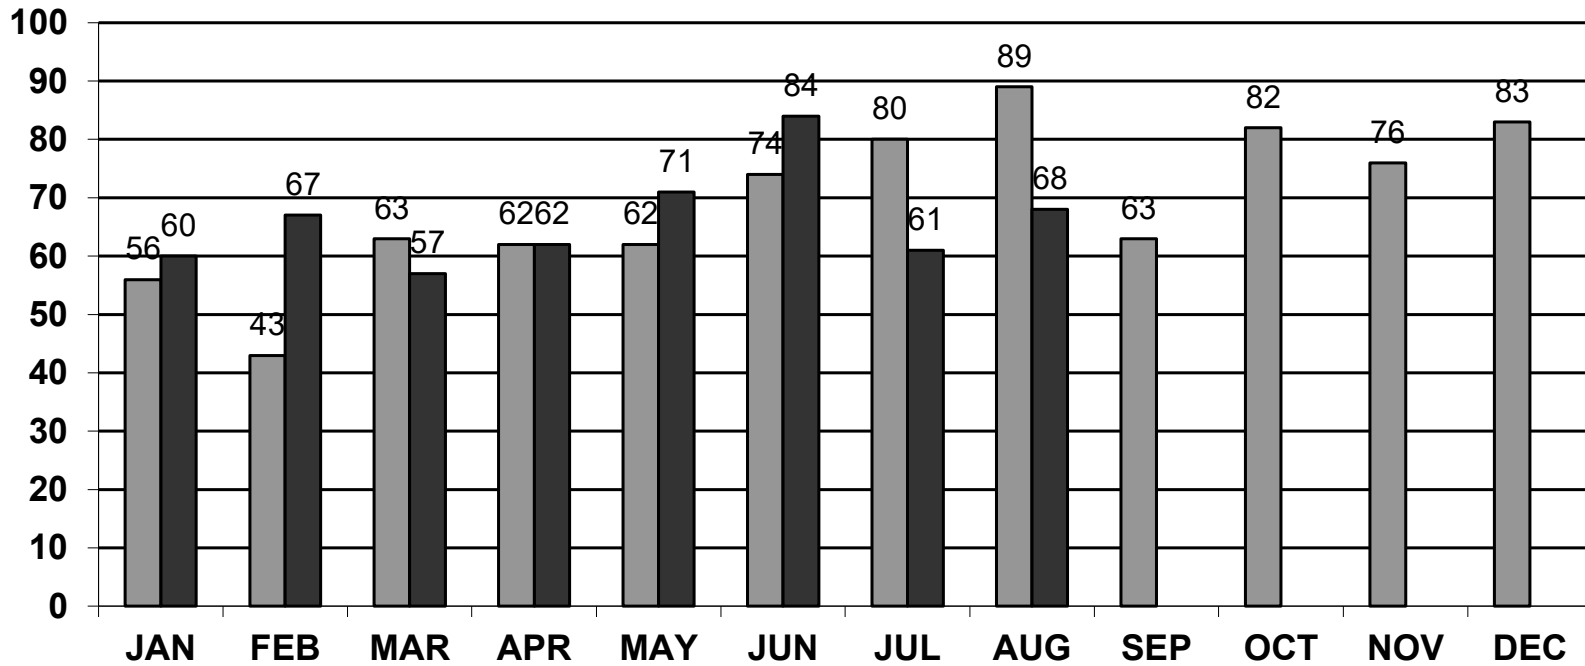

# TRAFFIC CRASHES 2021 - 2022

**Accidents by Time of Day and Day of Week From: 8/1/2022 To: 8/31/2022**

Time of Day	Monday	Tuesday	Wednesday	Thursday	Friday	Saturday	Sunday	Total per Hour
00:00 - 00:59	0	0	0	0	0	0	0	0
01:00 - 01:59	0	0	0	0	0	1	0	1
02:00 - 02:59	0	0	0	0	0	0	0	0
03:00 - 03:59	0	0	0	0	0	0	0	0
04:00 - 04:59	0	0	0	0	0	0	0	0
05:00 - 05:59	0	0	0	0	0	0	0	0
06:00 - 06:59	0	0	0	0	0	0	0	0
07:00 - 07:59	0	0	1	0	0	0	0	1
08:00 - 08:59	2	0	1	0	0	0	0	3
09:00 - 09:59	0	1	1	0	0	1	2	5
10:00 - 10:59	0	1	2	0	0	3	0	6
11:00 - 11:59	0	3	0	4	0	0	0	7
12:00 - 12:59	0	1	0	1	2	0	1	5
13:00 - 13:59	0	2	0	0	0	0	0	2
14:00 - 14:59	1	0	2	0	1	0	0	4
15:00 - 15:59	0	0	1	2	0	0	0	3
16:00 - 16:59	1	1	0	0	0	1	2	5
17:00 - 17:59	2	0	1	1	2	0	1	7
18:00 - 18:59	0	0	2	0	1	0	0	3
19:00 - 19:59	2	1	1	1	1	0	0	6
20:00 - 20:59	0	0	0	0	1	0	0	1
21:00 - 21:59	0	0	1	1	1	1	2	6
22:00 - 22:59	0	0	0	0	1	0	0	1
23:00 - 23:59	0	0	0	0	0	1	1	2
<b>Total per Day</b>	<b>8</b>	<b>10</b>	<b>13</b>	<b>10</b>	<b>10</b>	<b>8</b>	<b>9</b>	<b>68</b>