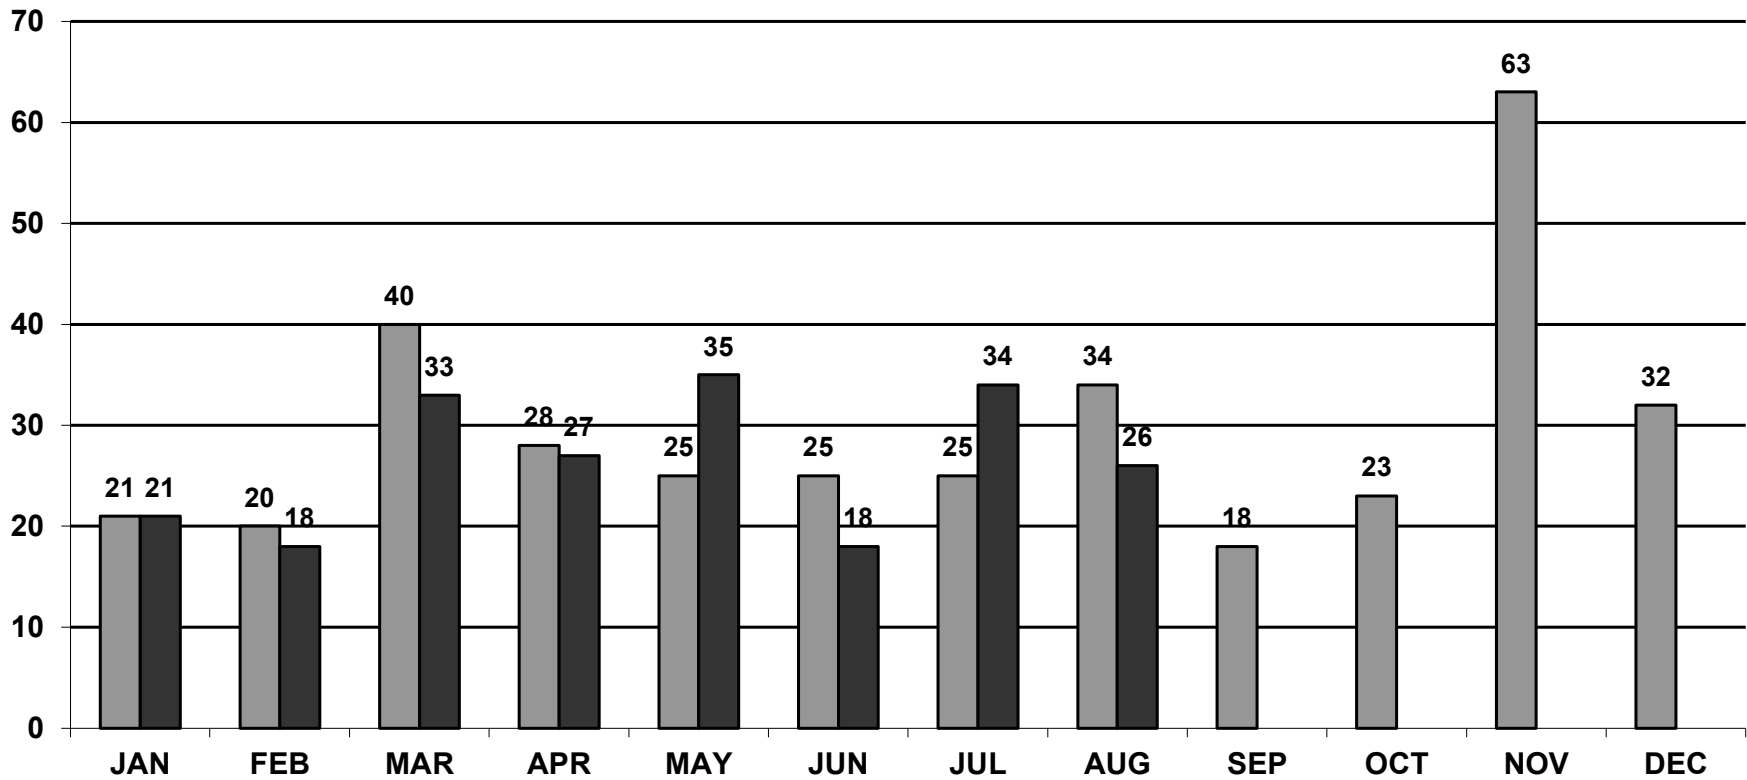

CRIMINAL ARRESTS 2021 - 2022

Cases by Time of Day and Day of Week From: 8/1/2022 To: 8/31/2022

Time of Day	Monday	Tuesday	Wednesday	Thursday	Friday	Saturday	Sunday	Total per Hour
00:00 - 00:59	0	0	0	0	0	0	0	0
01:00 - 01:59	0	0	0	0	1	0	0	1
02:00 - 02:59	0	0	0	0	0	0	1	1
03:00 - 03:59	0	0	0	0	1	0	0	1
04:00 - 04:59	0	0	1	0	0	0	0	1
05:00 - 05:59	0	0	0	1	0	0	0	1
06:00 - 06:59	0	0	0	0	0	0	0	0
07:00 - 07:59	0	0	0	0	0	0	0	0
08:00 - 08:59	0	0	0	0	0	0	0	0
09:00 - 09:59	0	3	0	0	1	0	0	4
10:00 - 10:59	1	0	0	1	1	0	0	3
11:00 - 11:59	0	1	1	0	0	1	0	3
12:00 - 12:59	0	0	1	0	1	0	0	2
13:00 - 13:59	1	1	0	0	0	0	0	2
14:00 - 14:59	0	1	2	1	0	2	0	6
15:00 - 15:59	0	1	0	0	0	0	0	1
16:00 - 16:59	0	1	1	0	1	0	0	3
17:00 - 17:59	1	2	2	0	0	1	0	6
18:00 - 18:59	0	0	2	0	1	0	0	3
19:00 - 19:59	0	0	0	2	1	0	0	3
20:00 - 20:59	3	0	4	0	0	0	0	7
21:00 - 21:59	0	1	1	0	3	1	0	6
22:00 - 22:59	0	0	0	0	2	0	0	2
23:00 - 23:59	0	0	0	0	0	0	0	0
Total per Day	6	11	15	5	13	5	1	56