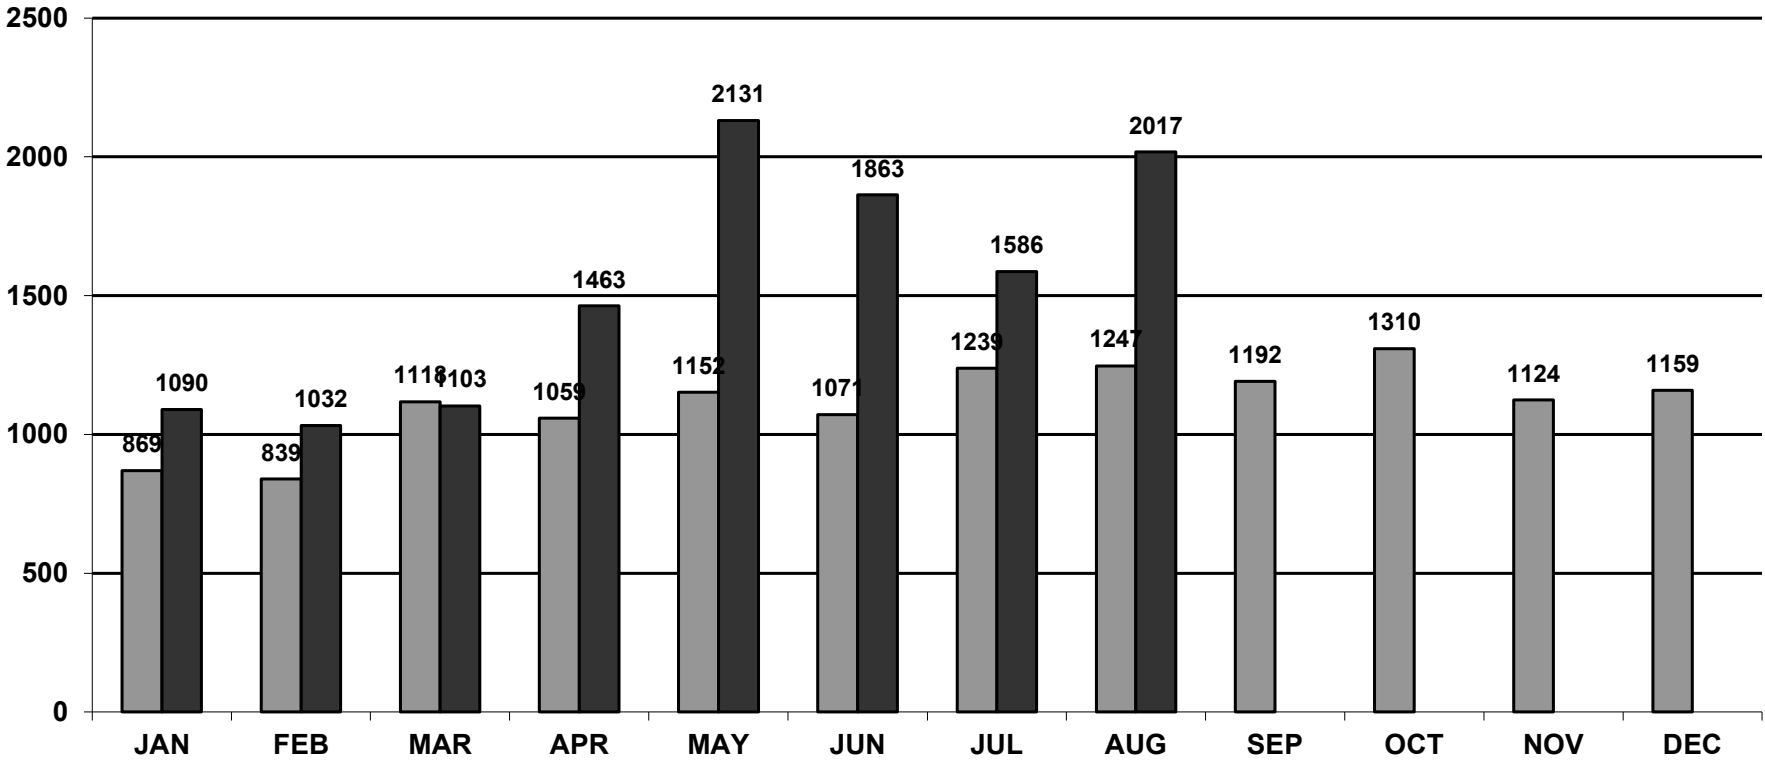

CALLS 2021 - 2022

ORI: PA0101200
Population: 28,098

Cranberry Township Police Department

Cranberry Township, PA 16066
724-776-5180

Calls by Time of Day and Day of Week From: 8/1/2022 To: 8/31/2022

Time of Day	Monday	Tuesday	Wednesday	Thursday	Friday	Saturday	Sunday	Total per Hour
00:00 - 00:59	9	11	7	8	6	8	9	58
01:00 - 01:59	8	13	9	3	6	13	3	55
02:00 - 02:59	8	5	11	5	3	5	7	44
03:00 - 03:59	9	8	6	2	2	1	5	33
04:00 - 04:59	5	6	8	0	3	2	1	25
05:00 - 05:59	1	5	1	6	1	3	0	17
06:00 - 06:59	5	7	7	5	1	6	2	33
07:00 - 07:59	15	9	12	11	5	5	1	58
08:00 - 08:59	29	32	27	19	14	7	6	134
09:00 - 09:59	27	24	28	15	19	10	9	132
10:00 - 10:59	18	38	28	20	15	13	7	139
11:00 - 11:59	20	23	23	30	14	15	5	130
12:00 - 12:59	23	14	23	23	11	11	6	111
13:00 - 13:59	25	19	18	10	13	10	5	100
14:00 - 14:59	15	28	31	14	18	12	8	126
15:00 - 15:59	17	21	21	24	10	9	11	113
16:00 - 16:59	21	25	12	19	18	9	8	112
17:00 - 17:59	20	20	12	12	24	8	12	108
18:00 - 18:59	5	15	14	11	11	6	10	72
19:00 - 19:59	8	18	10	21	17	5	9	88
20:00 - 20:59	20	22	29	20	16	12	15	134
21:00 - 21:59	13	13	20	8	20	16	18	108
22:00 - 22:59	16	12	13	8	17	16	11	93
23:00 - 23:59	7	6	15	5	13	10	17	73
Total per Day	344	394	385	299	277	212	185	2,096