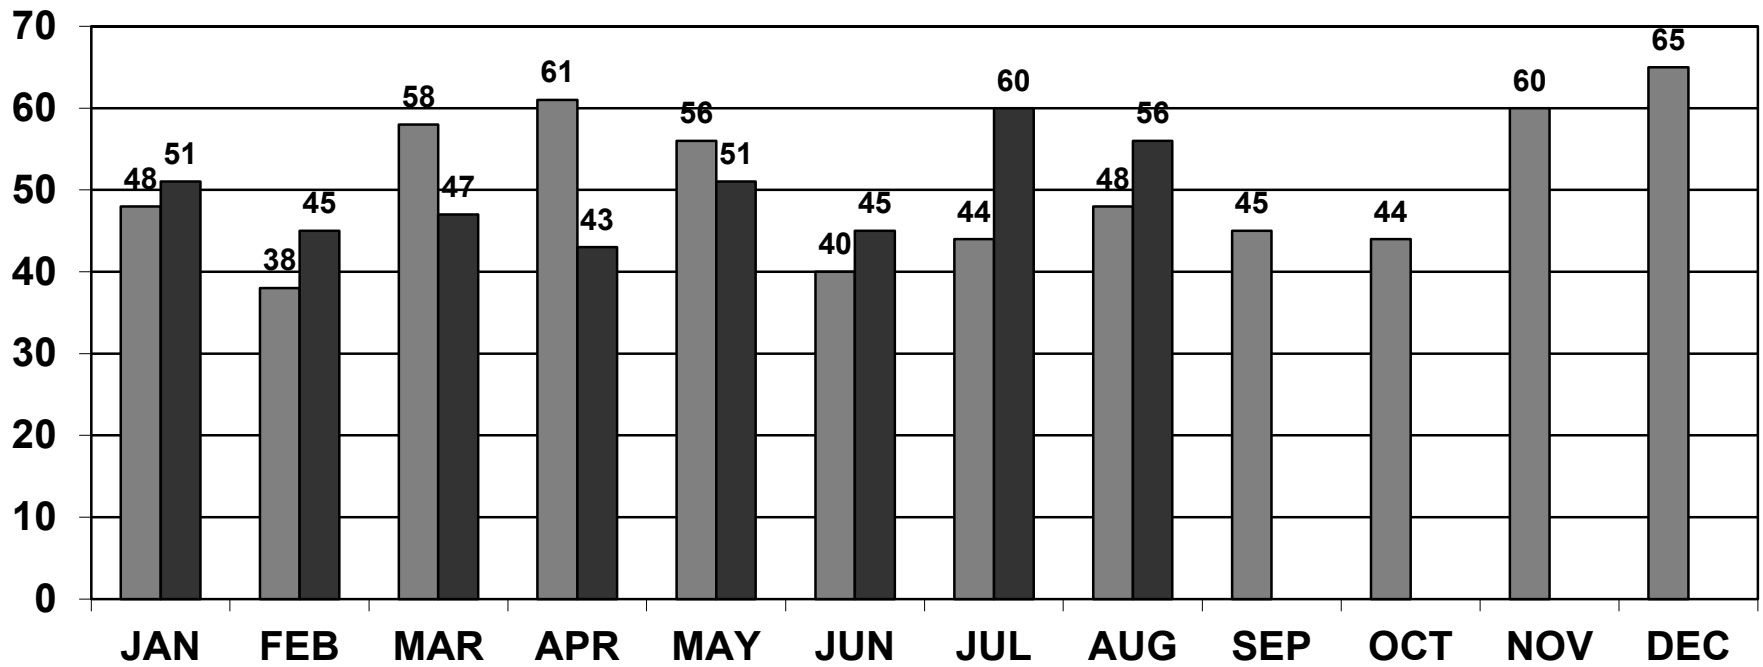

ORI: PA0101200
Population: 28,098

Cranberry Township Police Department

Cranberry Township, PA 16066
724-776-5180

Statistics From: 8/1/2022 To: 8/31/2022

<u>Group A Offenses:</u>	39
Arson:	0
Assault:	4
Bribery:	0
Burglary:	0
Forgery:	0
Vandalism:	5
Drug:	0
Embezzlement:	0
Extortion:	1
Fraud:	2
Gambling:	0
Murder:	0
Kidnapping:	0
Larceny:	13
Motor Vehicle Theft:	1
Pornography:	2
Prostitution:	0
Robbery:	0
Forcible Sex Offense:	0
Non-Forcible Sex Offense:	1
Stolen Property:	6
Weapon:	2

<u>Group B Offenses:</u>	12
Bad Check:	0
Vagrancy:	0
Disorderly:	3
DUI:	8
Drunkenness:	1
Family Offense:	0
Liquor:	0
Peeping Tom:	0
Trespass:	0
Runaway:	0
All Other:	0

Total Calls for Service: 2096

Total Cases: 56

Total Arrestees: 26

Total Suspects: 5

Total Victims: 44

DUI Arrests: 5

Traffic Citations: 124

Criminal Citations: 5

Total Warnings: 279

This report summarizes all crime in the period selected and should not be mistaken for a NIBRS submission

CRIMINAL CASES 2021- 2022

■ 2021 ■ 2022