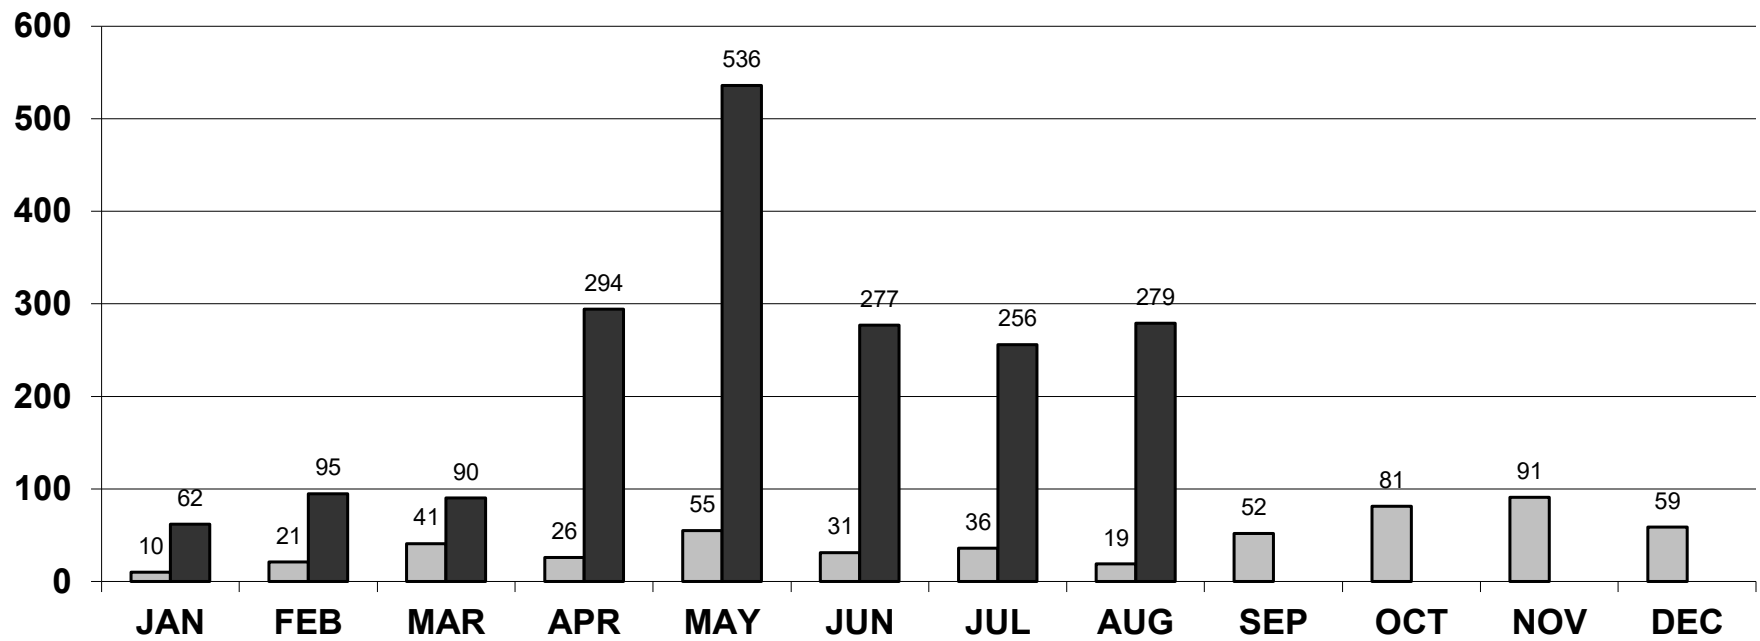

WARNINGS 2021 - 2022

Traffic Citations by Time of Day and Day of Week From: 8/1/2022 To: 8/31/2022

Time of Day	Monday	Tuesday	Wednesday	Thursday	Friday	Saturday	Sunday	Total per Hour
00:00 - 00:59	2	0	1	1	0	2	3	9
01:00 - 01:59	0	0	0	0	0	0	0	0
02:00 - 02:59	0	0	0	0	0	0	1	1
03:00 - 03:59	0	0	0	0	0	0	0	0
04:00 - 04:59	0	0	0	0	0	0	0	0
05:00 - 05:59	0	1	0	4	0	1	0	6
06:00 - 06:59	0	0	0	2	0	0	0	2
07:00 - 07:59	3	0	0	0	0	0	0	3
08:00 - 08:59	8	1	0	1	2	0	0	12
09:00 - 09:59	4	3	0	0	0	0	0	7
10:00 - 10:59	2	0	0	2	0	0	0	4
11:00 - 11:59	1	2	0	1	0	0	1	5
12:00 - 12:59	0	1	0	2	0	1	1	5
13:00 - 13:59	0	3	0	2	0	0	0	5
14:00 - 14:59	1	1	0	0	0	1	0	3
15:00 - 15:59	1	7	0	0	0	0	0	8
16:00 - 16:59	0	9	0	0	0	0	0	9
17:00 - 17:59	0	4	1	0	1	0	1	7
18:00 - 18:59	0	3	0	0	0	0	0	3
19:00 - 19:59	0	0	1	0	0	0	0	1
20:00 - 20:59	1	3	0	0	3	0	0	7
21:00 - 21:59	1	0	1	0	3	0	3	8
22:00 - 22:59	0	2	3	0	0	0	3	8
23:00 - 23:59	2	0	4	1	2	2	0	11
Total per Day	26	40	11	16	11	7	13	124