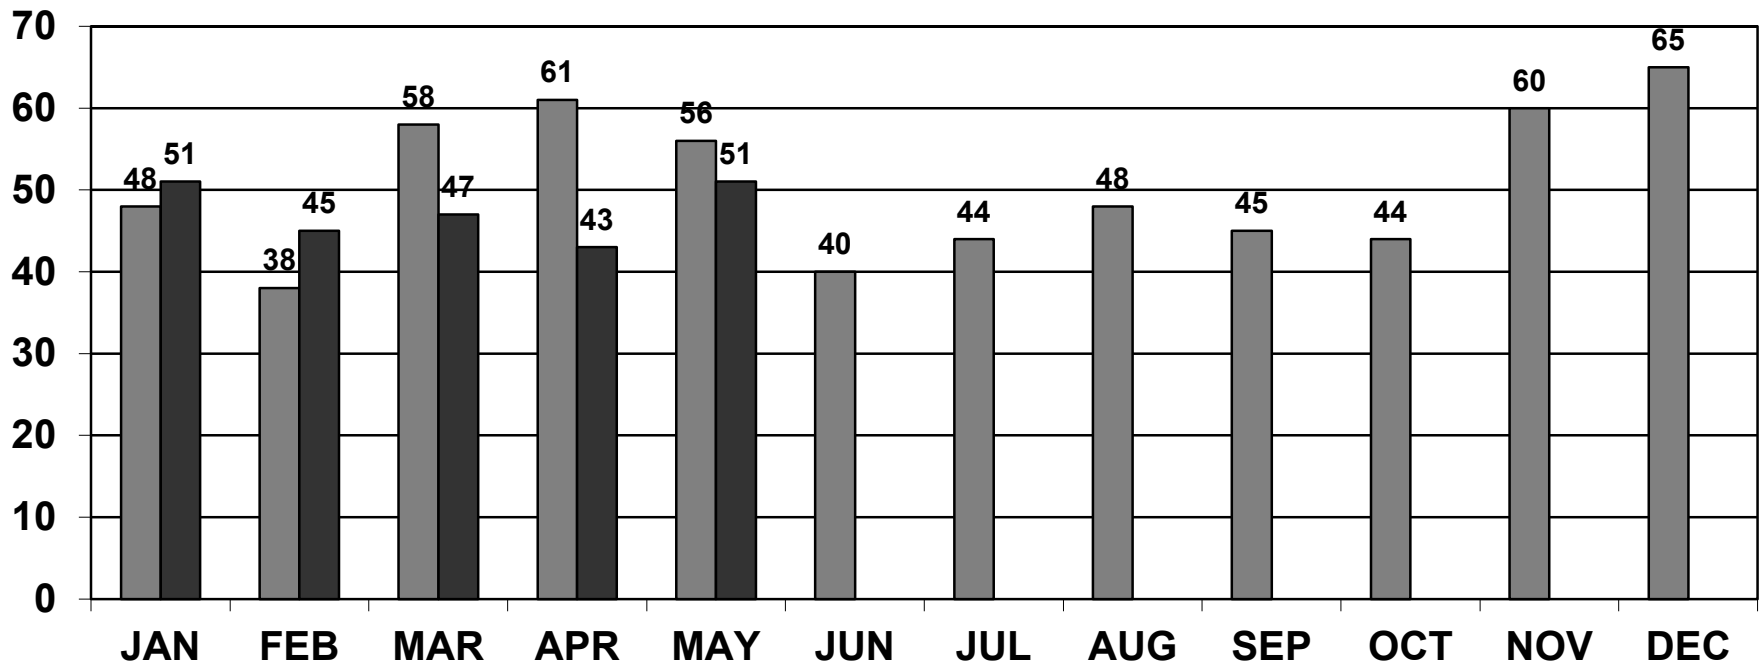

CRIMINAL CASES 2021- 2022

■ 2021 ■ 2022

CRIMINAL ARRESTS 2021 - 2022

Cases by Time of Day and Day of Week From: 5/1/2022 To: 5/31/2022

Time of Day	Monday	Tuesday	Wednesday	Thursday	Friday	Saturday	Sunday	Total per Hour
00:00 - 00:59	0	0	0	0	0	1	1	2
01:00 - 01:59	0	0	0	0	0	0	0	0
02:00 - 02:59	0	0	0	0	0	0	0	0
03:00 - 03:59	0	0	1	0	0	0	0	1
04:00 - 04:59	0	0	0	0	0	0	0	0
05:00 - 05:59	0	0	0	0	1	0	0	1
06:00 - 06:59	0	0	0	0	0	0	0	0
07:00 - 07:59	0	0	0	0	0	0	0	0
08:00 - 08:59	0	0	0	0	1	0	0	1
09:00 - 09:59	1	0	0	0	1	0	0	2
10:00 - 10:59	0	0	0	0	0	0	0	0
11:00 - 11:59	3	3	0	1	1	0	0	8
12:00 - 12:59	0	1	0	1	1	0	0	3
13:00 - 13:59	1	0	0	0	0	1	0	2
14:00 - 14:59	0	1	1	2	1	0	0	5
15:00 - 15:59	2	1	3	1	0	0	1	8
16:00 - 16:59	1	0	1	0	0	2	1	5
17:00 - 17:59	1	0	0	1	1	0	0	3
18:00 - 18:59	1	1	0	0	1	0	0	3
19:00 - 19:59	0	1	1	0	0	1	2	5
20:00 - 20:59	0	0	0	0	0	1	1	2
21:00 - 21:59	0	0	0	0	0	0	0	0
22:00 - 22:59	0	2	0	0	0	0	1	3
23:00 - 23:59	0	1	2	0	0	1	0	4
Total per Day	10	11	9	6	8	7	7	58

TRAFFIC CRASHES 2021 - 2022

Accidents by Time of Day and Day of Week From: 5/1/2022 To: 5/31/2022

Time of Day	Monday	Tuesday	Wednesday	Thursday	Friday	Saturday	Sunday	Total per Hour
00:00 - 00:59	0	0	0	0	0	1	1	2
01:00 - 01:59	0	0	0	0	0	0	0	0
02:00 - 02:59	0	0	0	0	0	0	0	0
03:00 - 03:59	0	0	0	0	0	0	0	0
04:00 - 04:59	0	0	0	0	0	0	0	0
05:00 - 05:59	0	0	0	0	0	0	0	0
06:00 - 06:59	0	0	0	0	0	0	0	0
07:00 - 07:59	0	0	0	0	0	0	0	0
08:00 - 08:59	1	1	0	0	2	0	0	4
09:00 - 09:59	1	1	0	0	0	0	0	2
10:00 - 10:59	0	2	0	1	0	1	0	4
11:00 - 11:59	0	1	2	0	1	3	2	9
12:00 - 12:59	1	1	0	0	1	1	0	4
13:00 - 13:59	0	1	1	1	0	0	1	4
14:00 - 14:59	2	0	0	0	2	0	0	4
15:00 - 15:59	0	4	1	1	0	2	1	9
16:00 - 16:59	0	2	2	0	0	3	0	7
17:00 - 17:59	0	0	0	2	2	0	0	4
18:00 - 18:59	0	0	0	2	1	0	0	3
19:00 - 19:59	0	0	2	0	0	1	1	4
20:00 - 20:59	0	0	0	0	0	1	0	1
21:00 - 21:59	0	1	1	0	1	0	0	3
22:00 - 22:59	1	0	0	3	0	1	0	5
23:00 - 23:59	0	1	0	0	0	1	0	2
Total per Day	6	15	9	10	10	15	6	71