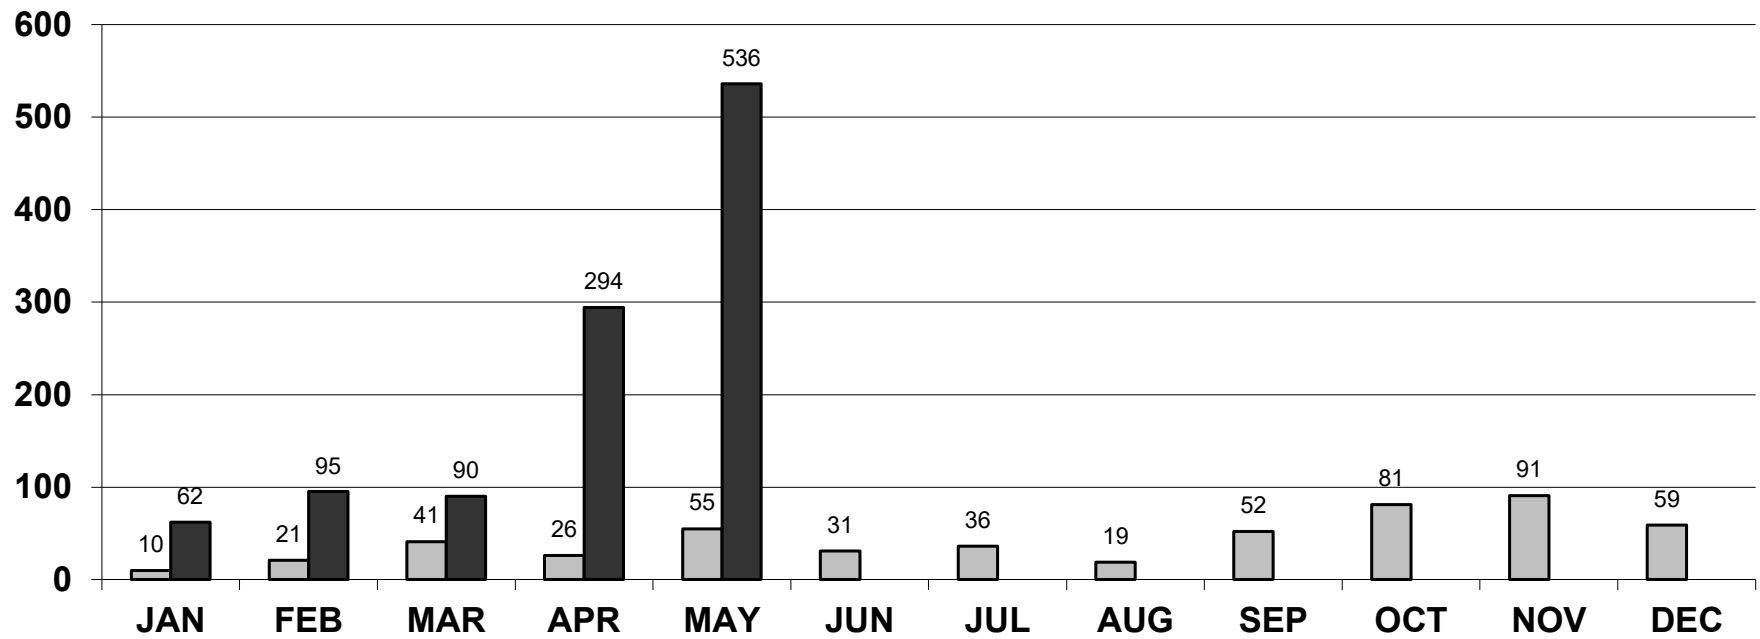

WARNINGS 2021 - 2022

Traffic Citations by Time of Day and Day of Week From: 5/1/2022 To: 5/31/2022

Time of Day	Monday	Tuesday	Wednesday	Thursday	Friday	Saturday	Sunday	Total per Hour
00:00 - 00:59	3	2	1	4	0	0	1	11
01:00 - 01:59	0	0	0	0	1	0	0	1
02:00 - 02:59	0	0	0	0	0	0	0	0
03:00 - 03:59	0	0	0	2	1	1	0	4
04:00 - 04:59	0	0	0	0	0	0	0	0
05:00 - 05:59	0	1	0	0	0	0	0	1
06:00 - 06:59	0	3	0	0	0	0	0	3
07:00 - 07:59	2	5	3	0	5	3	0	18
08:00 - 08:59	2	4	5	3	0	2	2	18
09:00 - 09:59	3	4	4	1	2	3	1	18
10:00 - 10:59	1	2	2	1	1	3	0	10
11:00 - 11:59	3	3	2	1	2	4	2	17
12:00 - 12:59	1	0	0	1	0	0	1	3
13:00 - 13:59	3	7	4	2	0	3	1	20
14:00 - 14:59	4	7	3	0	2	2	0	18
15:00 - 15:59	1	3	1	0	1	1	1	8
16:00 - 16:59	0	0	0	1	6	2	1	10
17:00 - 17:59	2	3	2	0	0	1	0	8
18:00 - 18:59	2	4	0	1	1	1	2	11
19:00 - 19:59	3	4	2	1	0	0	1	11
20:00 - 20:59	11	11	2	0	0	2	2	28
21:00 - 21:59	6	1	1	3	1	2	3	17
22:00 - 22:59	1	0	1	0	2	0	3	7
23:00 - 23:59	1	1	1	0	0	0	0	3
Total per Day	49	65	34	21	25	30	21	245