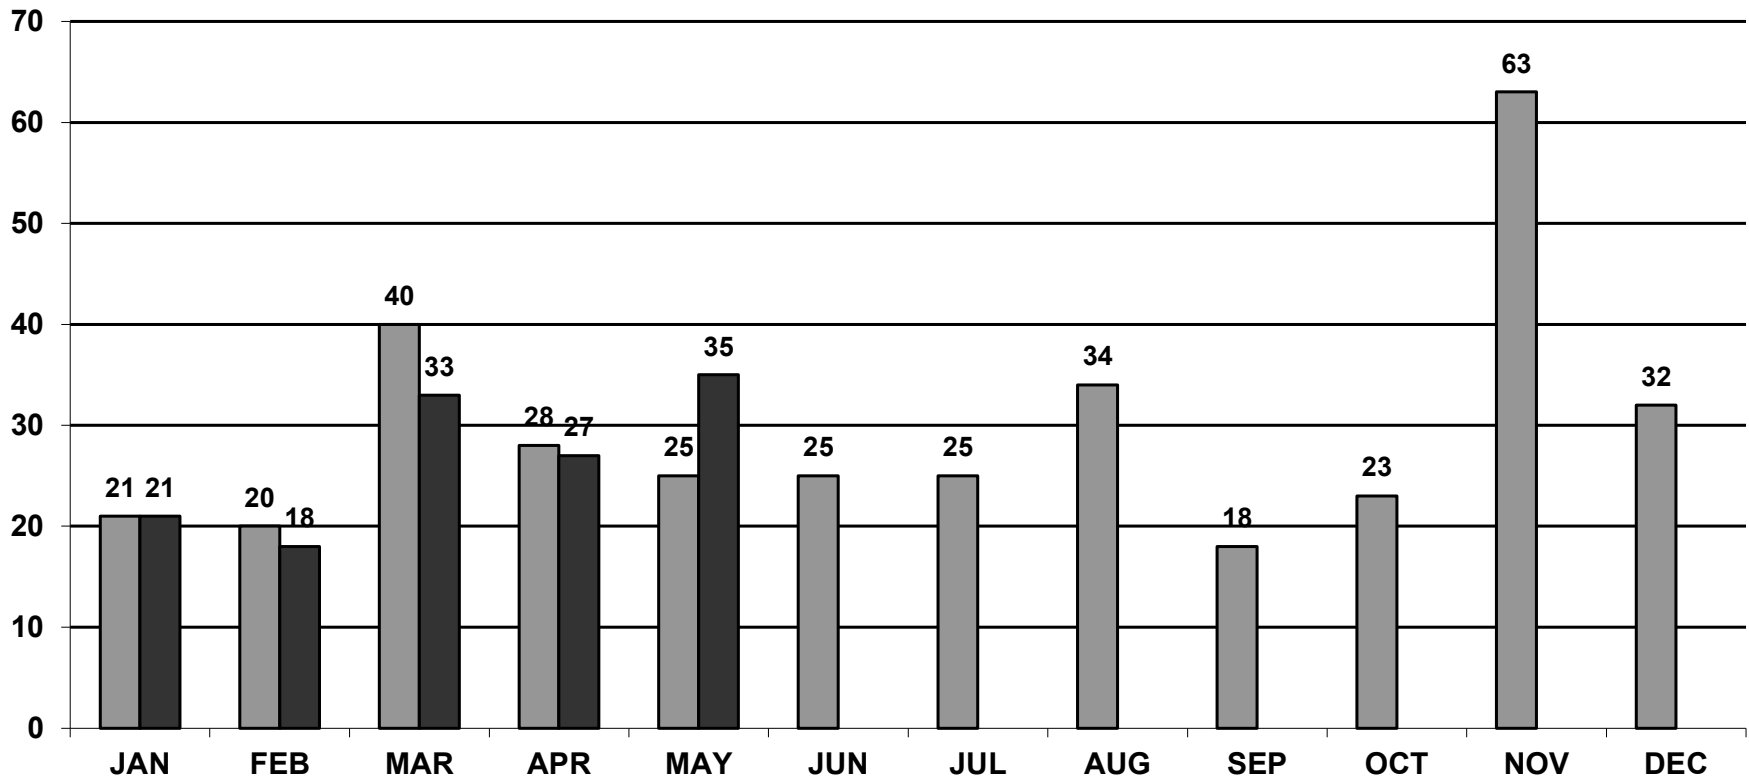

Total Arrestees: 35

Total Suspects: 8

Total Victims: 46

DUI Arrests: 3

Traffic Citations: 245

Criminal Citations: 9

Total Warnings: 385

This report summarizes all crime in the period selected and should not be mistaken for a NIBRS submission

CRIMINAL CASES 2021- 2022

■ 2021 ■ 2022

CRIMINAL ARRESTS 2021 - 2022

Cases by Time of Day and Day of Week From: 5/1/2022 To: 5/31/2022

Time of Day	Monday	Tuesday	Wednesday	Thursday	Friday	Saturday	Sunday	Total per Hour
00:00 - 00:59	0	0	0	0	0	1	1	2
01:00 - 01:59	0	0	0	0	0	0	0	0
02:00 - 02:59	0	0	0	0	0	0	0	0
03:00 - 03:59	0	0	1	0	0	0	0	1
04:00 - 04:59	0	0	0	0	0	0	0	0
05:00 - 05:59	0	0	0	0	1	0	0	1
06:00 - 06:59	0	0	0	0	0	0	0	0
07:00 - 07:59	0	0	0	0	0	0	0	0
08:00 - 08:59	0	0	0	0	1	0	0	1
09:00 - 09:59	1	0	0	0	1	0	0	2
10:00 - 10:59	0	0	0	0	0	0	0	0
11:00 - 11:59	3	3	0	1	1	0	0	8
12:00 - 12:59	0	1	0	1	1	0	0	3
13:00 - 13:59	1	0	0	0	0	1	0	2
14:00 - 14:59	0	1	1	2	1	0	0	5
15:00 - 15:59	2	1	3	1	0	0	1	8
16:00 - 16:59	1	0	1	0	0	2	1	5
17:00 - 17:59	1	0	0	1	1	0	0	3
18:00 - 18:59	1	1	0	0	1	0	0	3
19:00 - 19:59	0	1	1	0	0	1	2	5
20:00 - 20:59	0	0	0	0	0	1	1	2
21:00 - 21:59	0	0	0	0	0	0	0	0
22:00 - 22:59	0	2	0	0	0	0	1	3
23:00 - 23:59	0	1	2	0	0	1	0	4
Total per Day	10	11	9	6	8	7	7	58