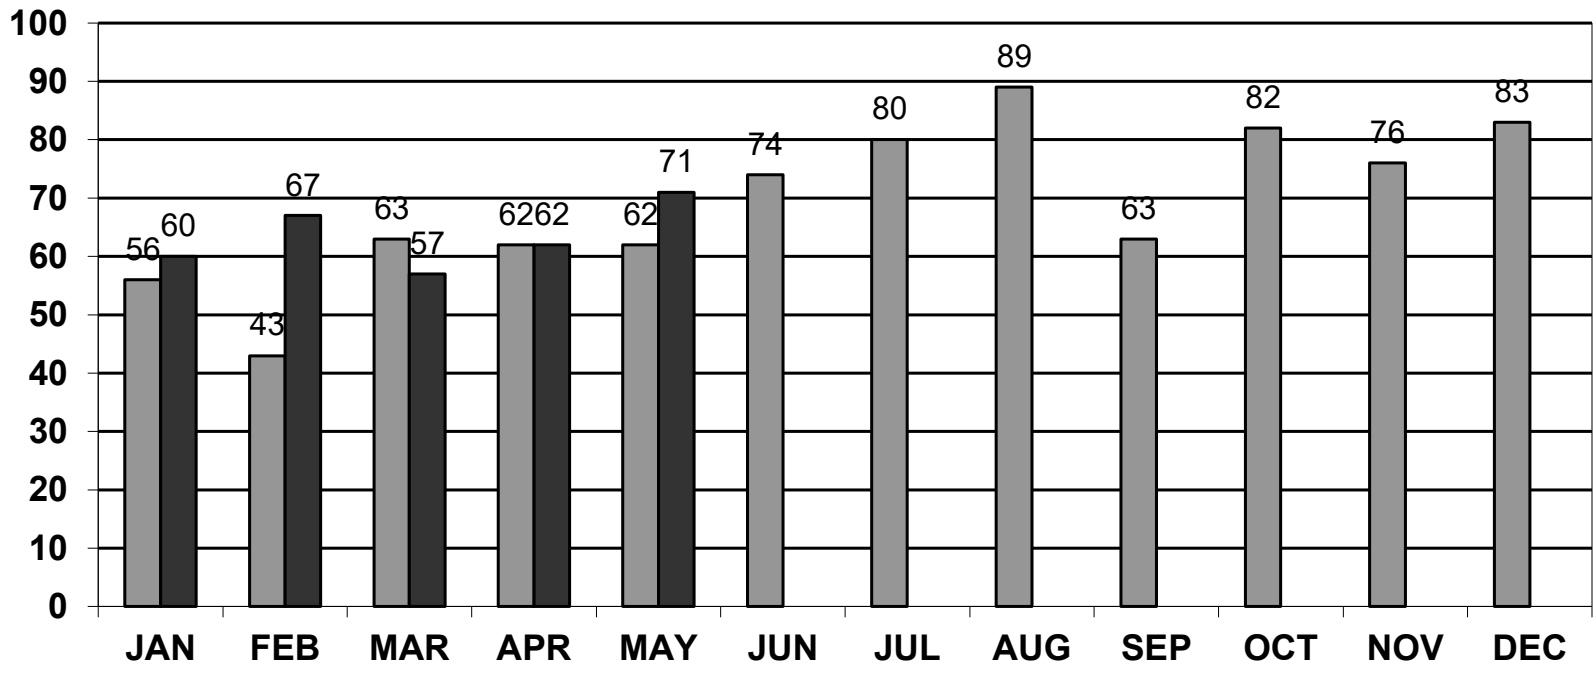

TRAFFIC ARRESTS 2021 - 2022

WARNINGS 2021 - 2022

Traffic Citations by Time of Day and Day of Week From: 5/1/2022 To: 5/31/2022

Time of Day	Monday	Tuesday	Wednesday	Thursday	Friday	Saturday	Sunday	Total per Hour
00:00 - 00:59	3	2	1	4	0	0	1	11
01:00 - 01:59	0	0	0	0	1	0	0	1
02:00 - 02:59	0	0	0	0	0	0	0	0
03:00 - 03:59	0	0	0	2	1	1	0	4
04:00 - 04:59	0	0	0	0	0	0	0	0
05:00 - 05:59	0	1	0	0	0	0	0	1
06:00 - 06:59	0	3	0	0	0	0	0	3
07:00 - 07:59	2	5	3	0	5	3	0	18
08:00 - 08:59	2	4	5	3	0	2	2	18
09:00 - 09:59	3	4	4	1	2	3	1	18
10:00 - 10:59	1	2	2	1	1	3	0	10
11:00 - 11:59	3	3	2	1	2	4	2	17
12:00 - 12:59	1	0	0	1	0	0	1	3
13:00 - 13:59	3	7	4	2	0	3	1	20
14:00 - 14:59	4	7	3	0	2	2	0	18
15:00 - 15:59	1	3	1	0	1	1	1	8
16:00 - 16:59	0	0	0	1	6	2	1	10
17:00 - 17:59	2	3	2	0	0	1	0	8
18:00 - 18:59	2	4	0	1	1	1	2	11
19:00 - 19:59	3	4	2	1	0	0	1	11
20:00 - 20:59	11	11	2	0	0	2	2	28
21:00 - 21:59	6	1	1	3	1	2	3	17
22:00 - 22:59	1	0	1	0	2	0	3	7
23:00 - 23:59	1	1	1	0	0	0	0	3
Total per Day	49	65	34	21	25	30	21	245

TRAFFIC CRASHES 2021 - 2022

Accidents by Time of Day and Day of Week From: 5/1/2022 To: 5/31/2022

Time of Day	Monday	Tuesday	Wednesday	Thursday	Friday	Saturday	Sunday	Total per Hour
00:00 - 00:59	0	0	0	0	0	1	1	2
01:00 - 01:59	0	0	0	0	0	0	0	0
02:00 - 02:59	0	0	0	0	0	0	0	0
03:00 - 03:59	0	0	0	0	0	0	0	0
04:00 - 04:59	0	0	0	0	0	0	0	0
05:00 - 05:59	0	0	0	0	0	0	0	0
06:00 - 06:59	0	0	0	0	0	0	0	0
07:00 - 07:59	0	0	0	0	0	0	0	0
08:00 - 08:59	1	1	0	0	2	0	0	4
09:00 - 09:59	1	1	0	0	0	0	0	2
10:00 - 10:59	0	2	0	1	0	1	0	4
11:00 - 11:59	0	1	2	0	1	3	2	9
12:00 - 12:59	1	1	0	0	1	1	0	4
13:00 - 13:59	0	1	1	1	0	0	1	4
14:00 - 14:59	2	0	0	0	2	0	0	4
15:00 - 15:59	0	4	1	1	0	2	1	9
16:00 - 16:59	0	2	2	0	0	3	0	7
17:00 - 17:59	0	0	0	2	2	0	0	4
18:00 - 18:59	0	0	0	2	1	0	0	3
19:00 - 19:59	0	0	2	0	0	1	1	4
20:00 - 20:59	0	0	0	0	0	1	0	1
21:00 - 21:59	0	1	1	0	1	0	0	3
22:00 - 22:59	1	0	0	3	0	1	0	5
23:00 - 23:59	0	1	0	0	0	1	0	2
Total per Day	6	15	9	10	10	15	6	71