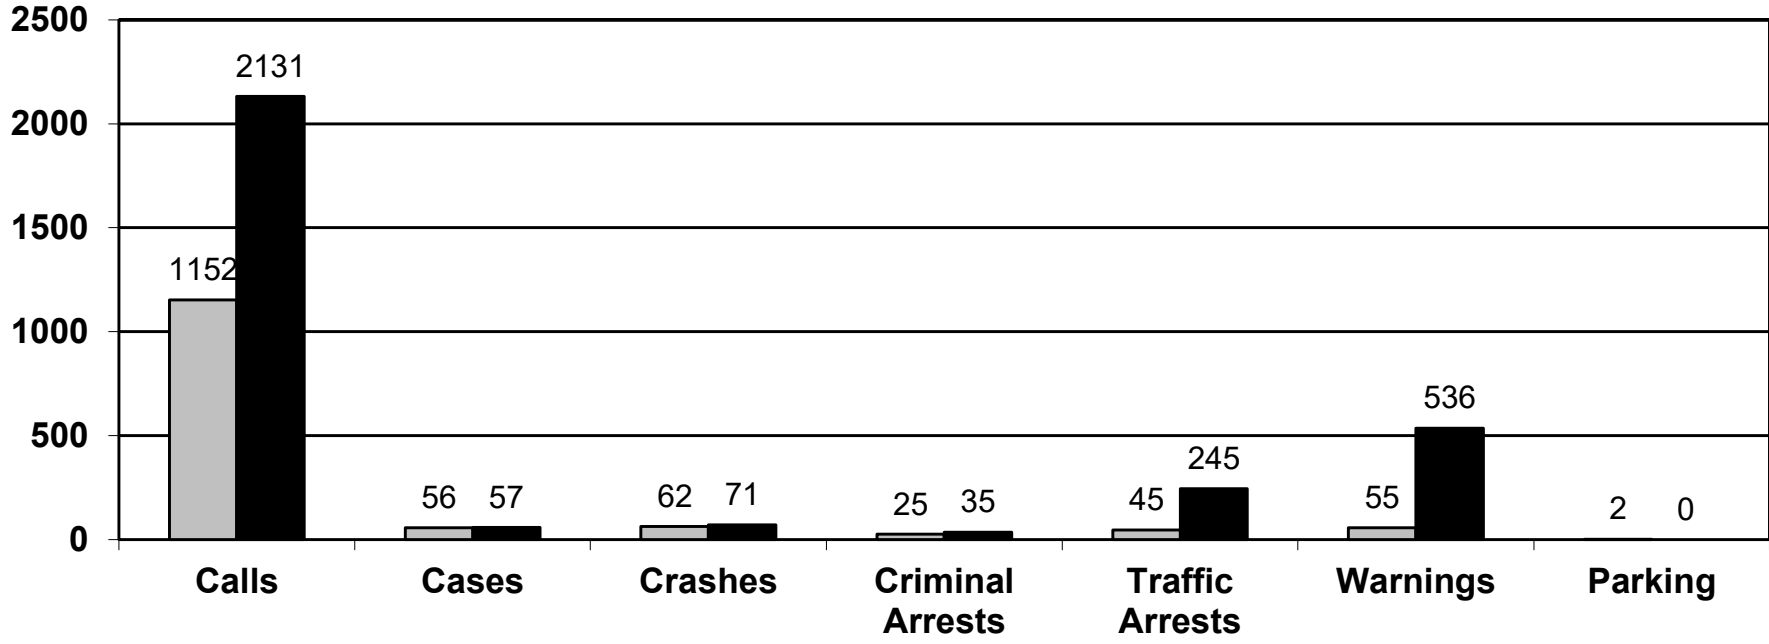

DEPARTMENTAL TOTALS MAY 2022

ORI: PA0101200
Population: 28,098

Cranberry Township Police Department

Cranberry Township, PA 16066
724-776-5180

Statistics From: 5/1/2022 To: 5/31/2022

<u>Group A Offenses:</u>	46
Arson:	0
Assault:	4
Bribery:	0
Burglary:	1
Forgery:	3
Vandalism:	1
Drug:	5
Embezzlement:	1
Extortion:	0
Fraud:	6
Gambling:	0
Murder:	0
Kidnapping:	0
Larceny:	15
Motor Vehicle Theft:	0
Pornography:	0
Prostitution:	0
Robbery:	0
Forcible Sex Offense:	0
Non-Forcible Sex Offense:	0
Stolen Property:	5
Weapon:	2

<u>Group B Offenses:</u>	12
Bad Check:	0
Vagrancy:	0
Disorderly:	2
DUI:	6
Drunkenness:	0
Family Offense:	0
Liquor:	0
Peeping Tom:	0
Trespass:	0
Runaway:	0
All Other:	4

Total Calls for Service: 2187

Total Cases: 57

Total Arrestees: 35

Total Suspects: 8

Total Victims: 46

DUI Arrests: 3

Traffic Citations: 245

Criminal Citations: 9

Total Warnings: 385

This report summarizes all crime in the period selected and should not be mistaken for a NIBRS submission