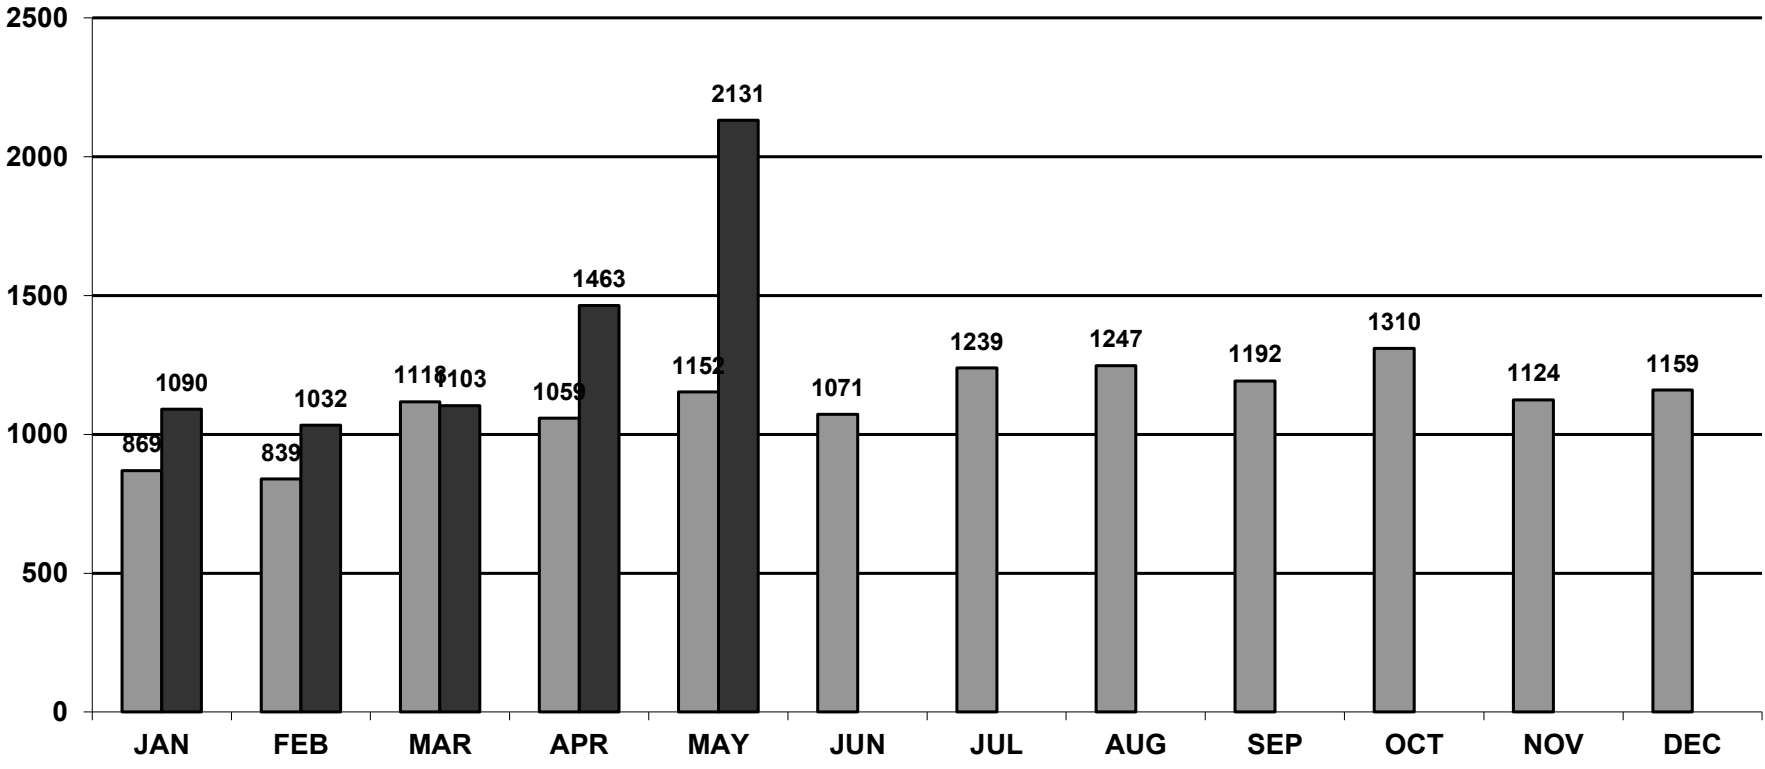

CALLS 2021 - 2022

ORI: PA0101200
Population: 28,098

Cranberry Township Police Department

Cranberry Township, PA 16066
724-776-5180

Calls by Time of Day and Day of Week From: 5/1/2022 To: 5/31/2022

Time of Day	Monday	Tuesday	Wednesday	Thursday	Friday	Saturday	Sunday	Total per Hour
00:00 - 00:59	17	9	6	2	8	10	7	59
01:00 - 01:59	10	5	4	1	6	12	3	41
02:00 - 02:59	5	4	4	12	1	8	5	39
03:00 - 03:59	7	3	5	8	4	3	3	33
04:00 - 04:59	2	0	8	0	6	2	5	23
05:00 - 05:59	2	5	1	1	3	3	0	15
06:00 - 06:59	3	7	5	3	3	3	2	26
07:00 - 07:59	8	15	9	4	7	6	5	54
08:00 - 08:59	21	27	24	25	20	6	10	133
09:00 - 09:59	26	16	24	17	18	16	13	130
10:00 - 10:59	20	32	24	14	14	13	21	138
11:00 - 11:59	27	22	21	10	13	16	14	123
12:00 - 12:59	26	27	12	18	13	15	17	128
13:00 - 13:59	16	29	22	18	28	13	12	138
14:00 - 14:59	26	28	20	15	20	8	13	130
15:00 - 15:59	23	21	16	16	15	18	13	122
16:00 - 16:59	19	26	11	16	16	13	15	116
17:00 - 17:59	20	15	23	15	10	7	10	100
18:00 - 18:59	18	21	9	9	10	12	12	91
19:00 - 19:59	24	21	9	12	12	7	13	98
20:00 - 20:59	33	29	11	15	13	12	22	135
21:00 - 21:59	26	23	19	13	15	8	17	121
22:00 - 22:59	22	19	10	14	8	13	20	106
23:00 - 23:59	12	23	15	6	11	14	7	88
Total per Day	413	427	312	264	274	238	259	2,187